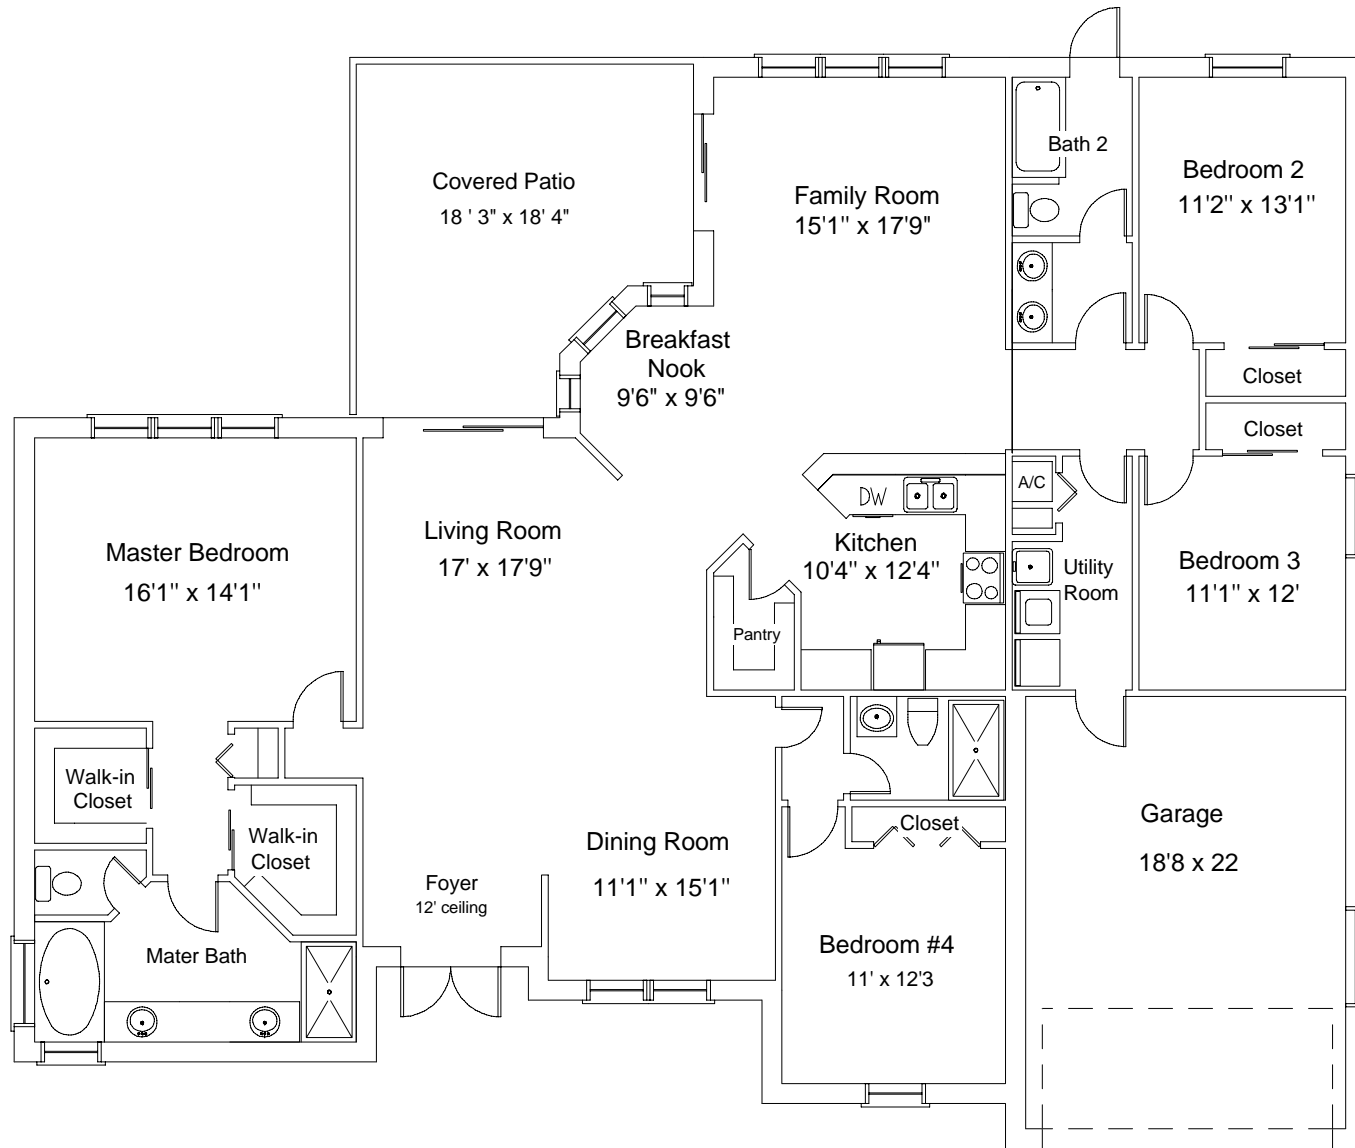

FLOOR PLAN

Carmen & "Ski" Zielinski
Century 21 AAA Realty, Inc.
954.424.2360
Skimail@aol.com
www.carmenandski.com

Overview

Model: The Astor-4
Bedrooms: 4
Baths: 3
Garage: 2-car
Living area S.Footage: 2,408
Total Sq.Footage: 3,226
Roof: Concrete S-Tile