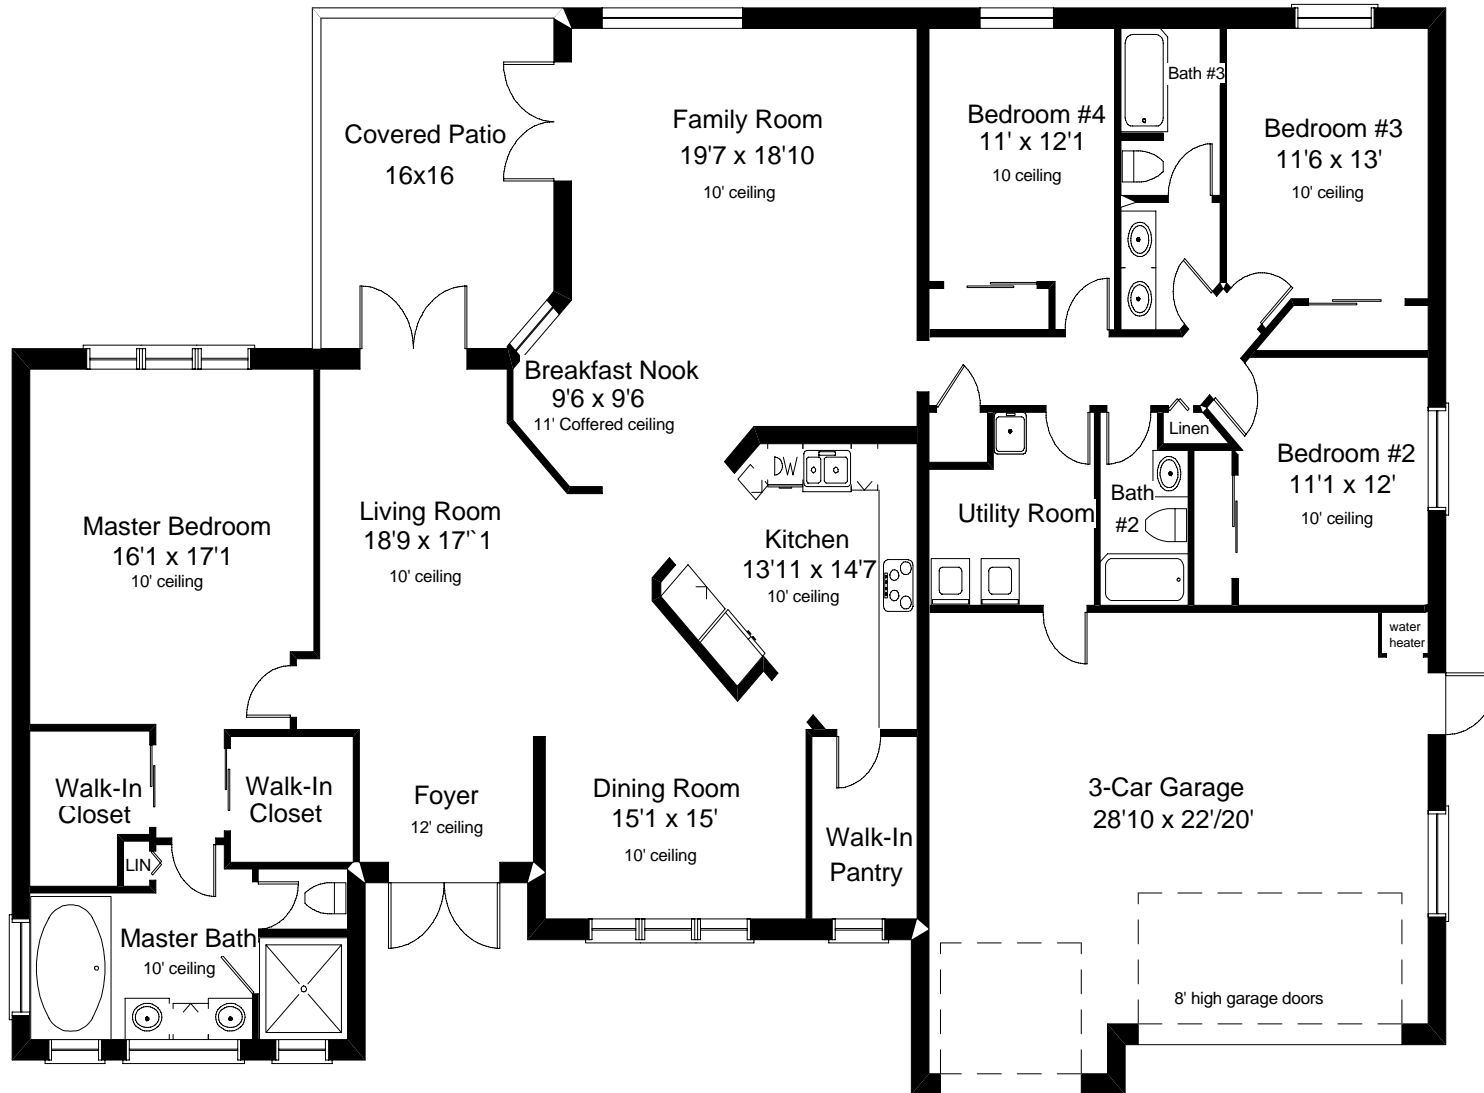

FLOOR PLAN

Carmen & "Ski" Zielinski
954.424.2360
Skimail@aol.com
www.carmenandski.com

Overview

Community: Imagination Farms
Builder: Pasadena Homes
Model: The Cambridge
Bedrooms: 4
Baths: 3
Garage: 3-car
Living area Sq. Footage: 2664
Total Sq. Footage: 3678
Roof: Concrete S-Tile
Driveway: Interlocking pavers

All information is believed to be accurate, but is not warranted.

Interested parties are invited to verify areas of concern.

If you would like to see all available homes with this floor-plan contact Carmen & "Ski" at 954.424.2360