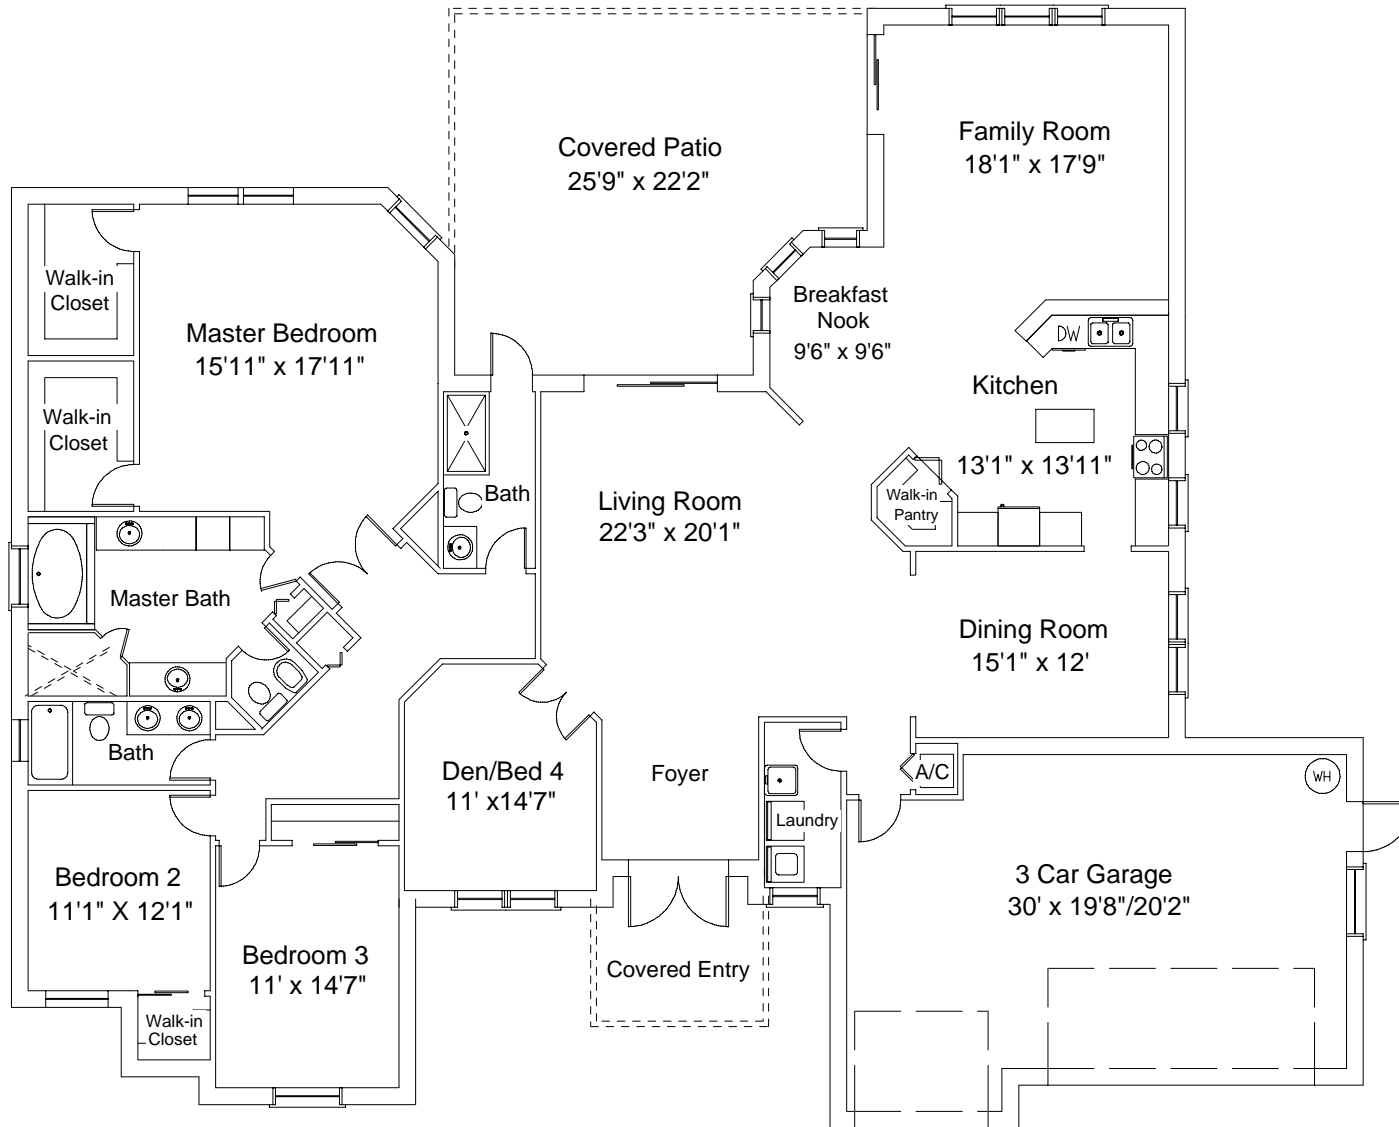

FLOOR PLAN

Carmen & "Ski" Zielinski
954.424.2360
Skimail@aol.com
www.carmenandski.com

Overview

Community: Imagination Farms
Builder: Pasadena Homes
Model: The Dover
Bedrooms: 4
Baths: 3
Garage: 3-car
Living area Sq. Footage: 3,061
Total Sq. Footage: 4,339
Roof: Concrete S-Tile
Driveway: Interlocking pavers

All information is believed to be accurate, but is not warranted.

Interested parties are invited to verify areas of concern.

If you would like to see all available homes with this floor-plan contact Carmen & "Ski" at 954.424.2360