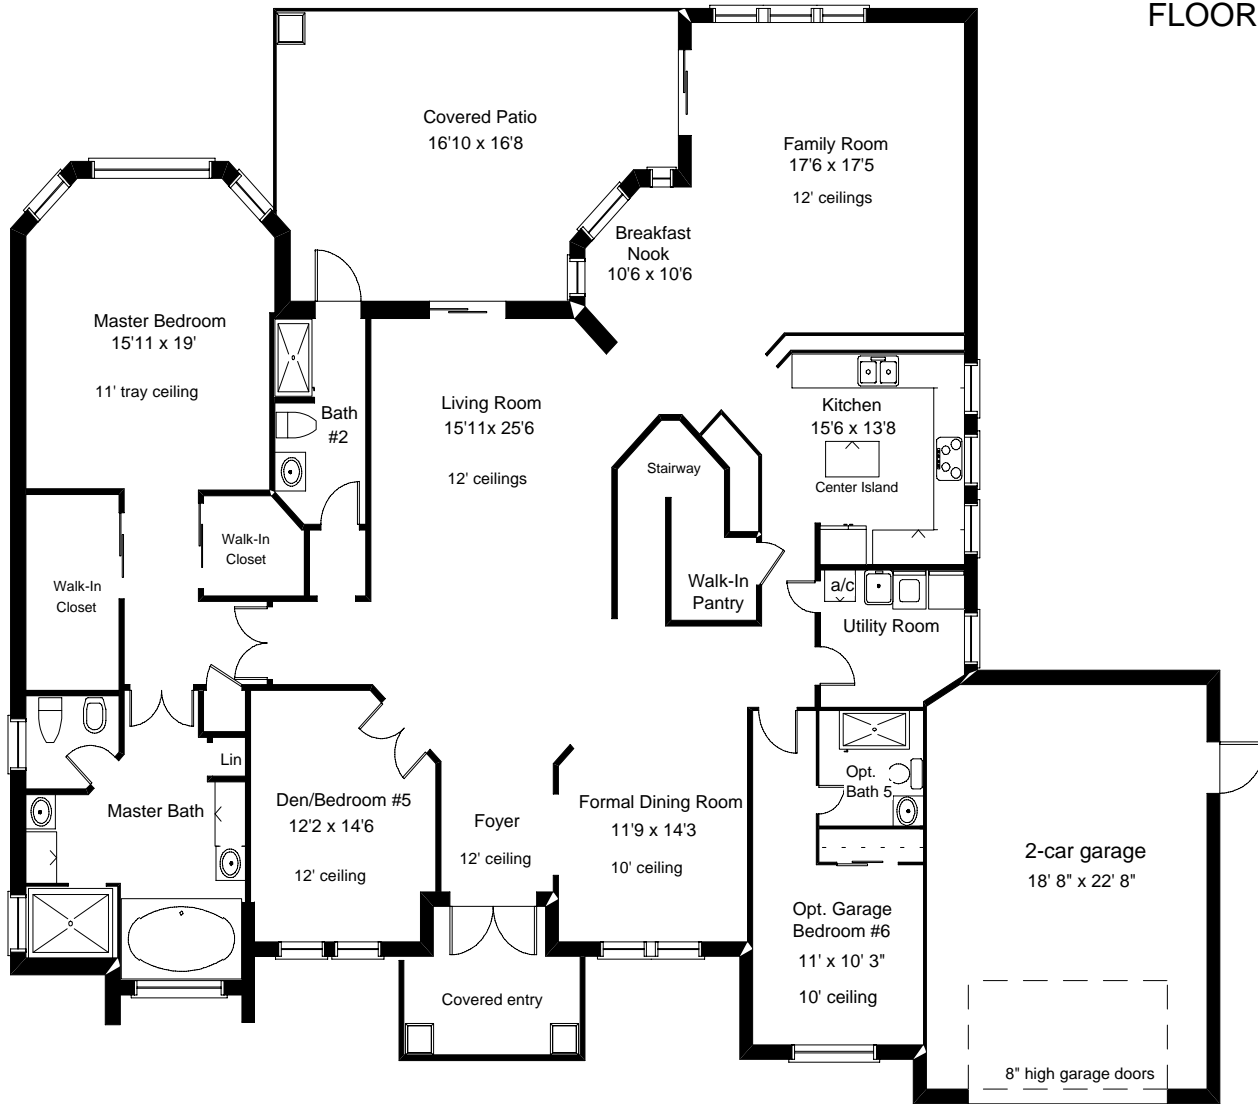

# FLOOR PLAN

**Carmen & "Ski" Zielinski**  
 954.424.2360  
 Skimail@aol.com  
 www.carmenandski.com

**Overview**

Model: The Fairfax  
 Bedrooms: 6  
 Baths: 5  
 Garage: 2-car  
 Total Living area: 3618  
 Total Sq.Ft.: 4,520 sq.ft.