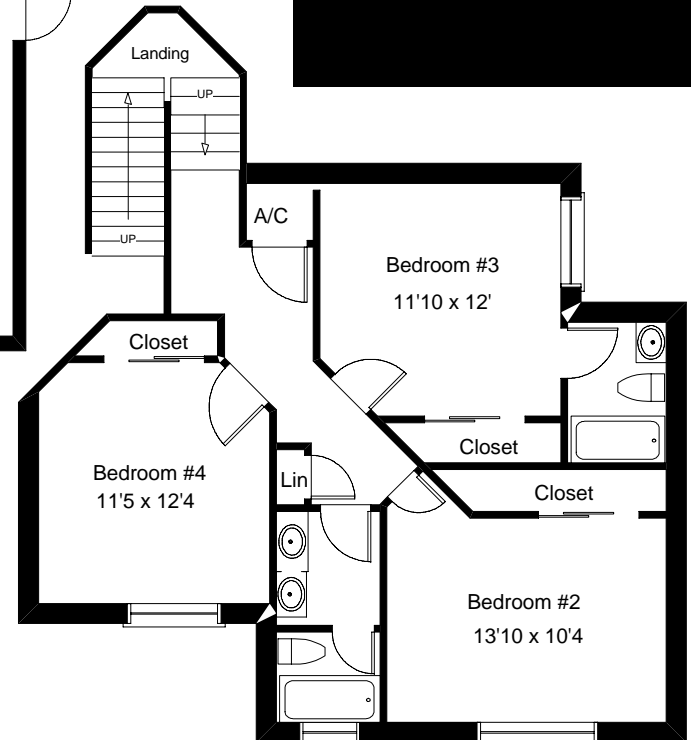

# FLOOR PLAN

**Carmen & "Ski" Zielinski**  
 954.424.2360  
 Skimail@aol.com  
 www.carmenandski.com

**Overview**

Model: The Fairfax  
 Bedrooms: 6  
 Baths: 5  
 Garage: 2-car  
 Total Living area: 3618  
 Total Sq.Ft.: 4,520 sq.ft.