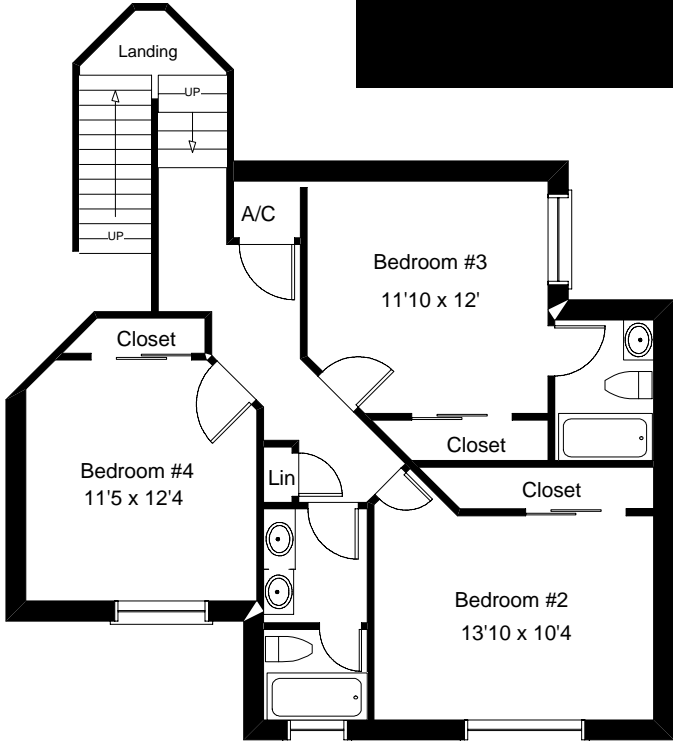

All information is believed to be accurate, but is not warranted.

Interested parties are invited to verify areas of concern.