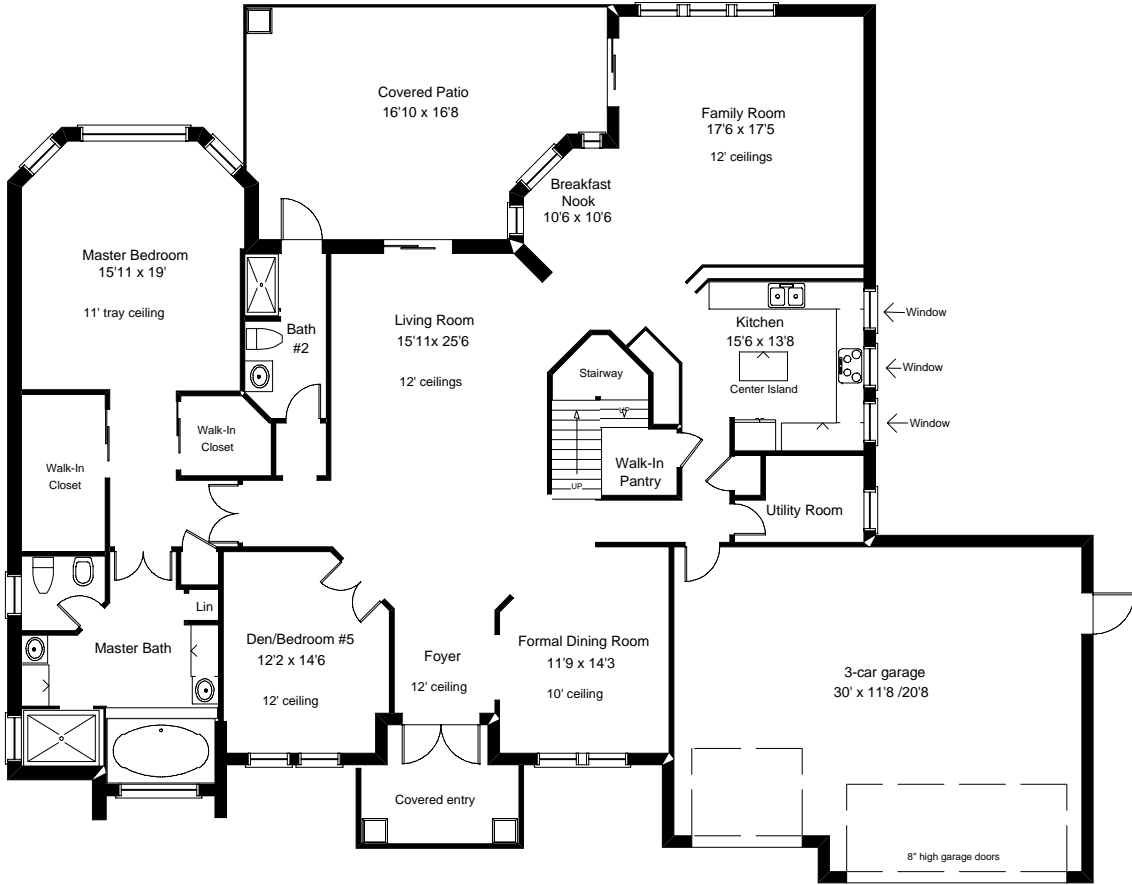

FLOOR PLAN

Carmen & "Ski" Zielinski
 954.424.2360
 Skimail@aol.com
 www.carmenandski.com

Overview

Model: The Fairfax
 Bedrooms: 5
 Baths: 4
 Garage: 3-car
 Total Living area: 3,367sq.ft.
 Total Sq.Ft.: 4,520 sq.ft.