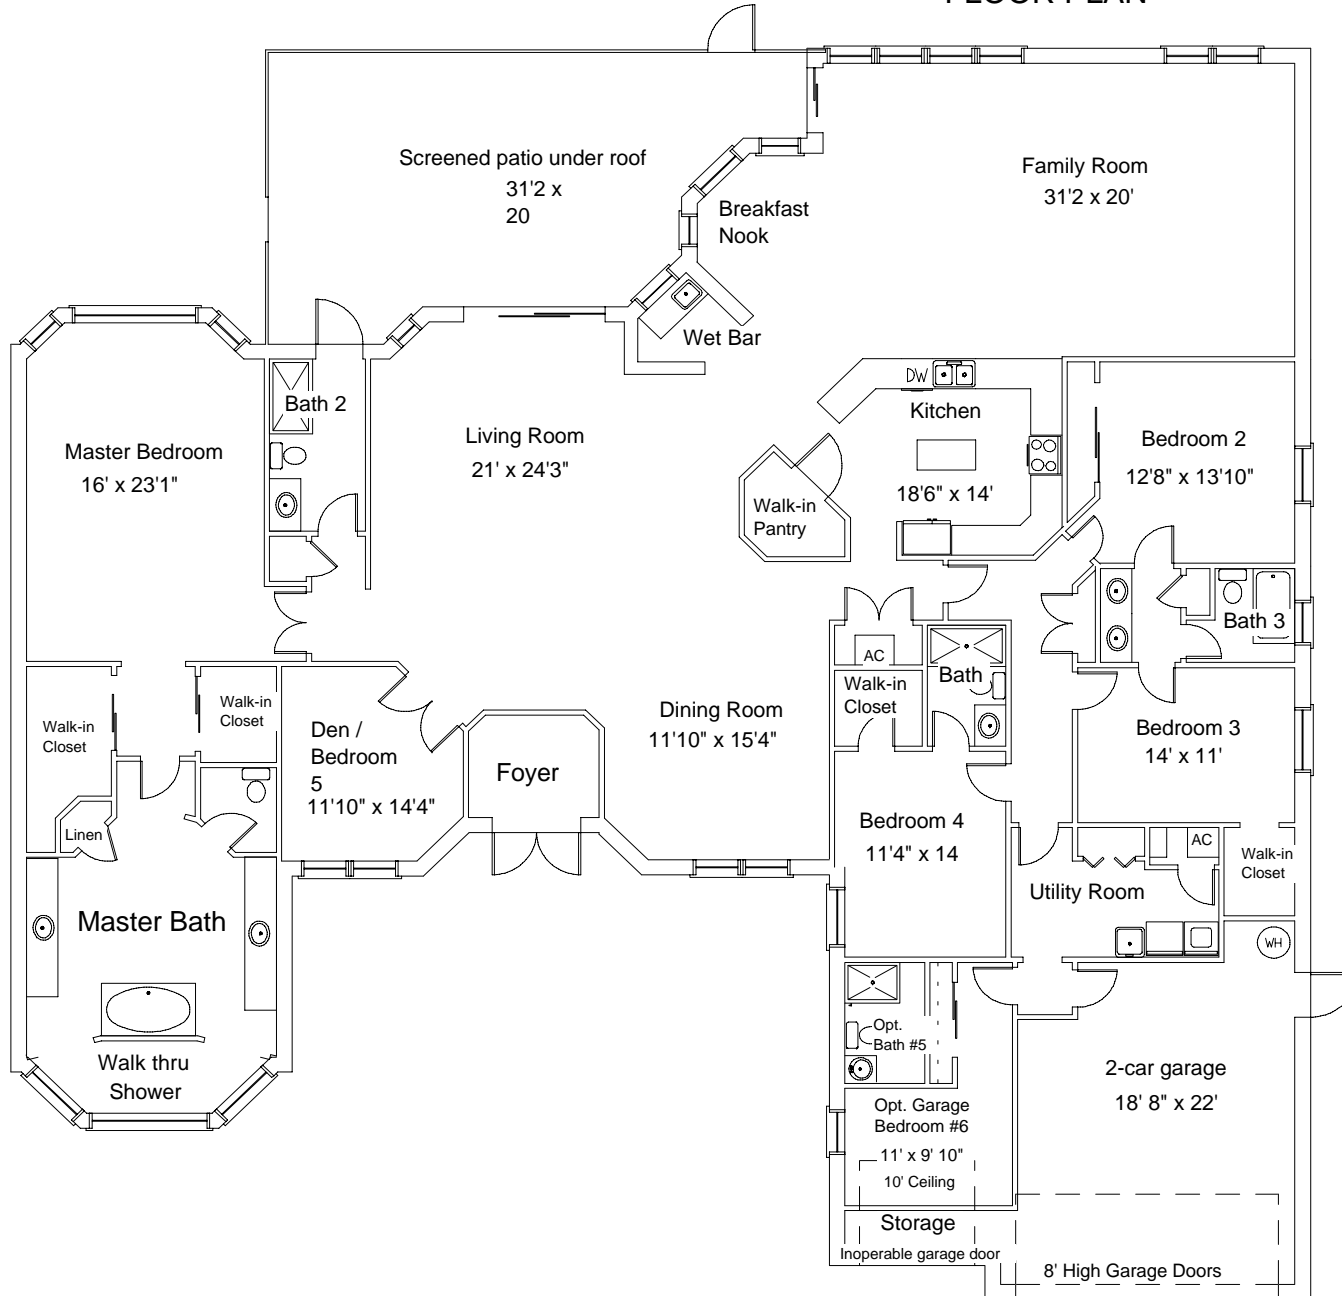

FLOOR PLAN

Overview

Model: The Hanover
 Bedrooms: 6
 Baths: 5
 Garage: 2-car
 Living area S.Footage: 4376
 Total Sq.Footage: 5,459
 Roof: Concrete S-Tile

Builder: Pasadena Homes

For floor-plan details on these models or to check market availability contact us.

All information is believed to be accurate, but is not warranted.

Interested parties are invited to verify areas of concern.

If you would like to see all available homes with this floor-plan contact Carmen & "Ski" at 954.424.2360