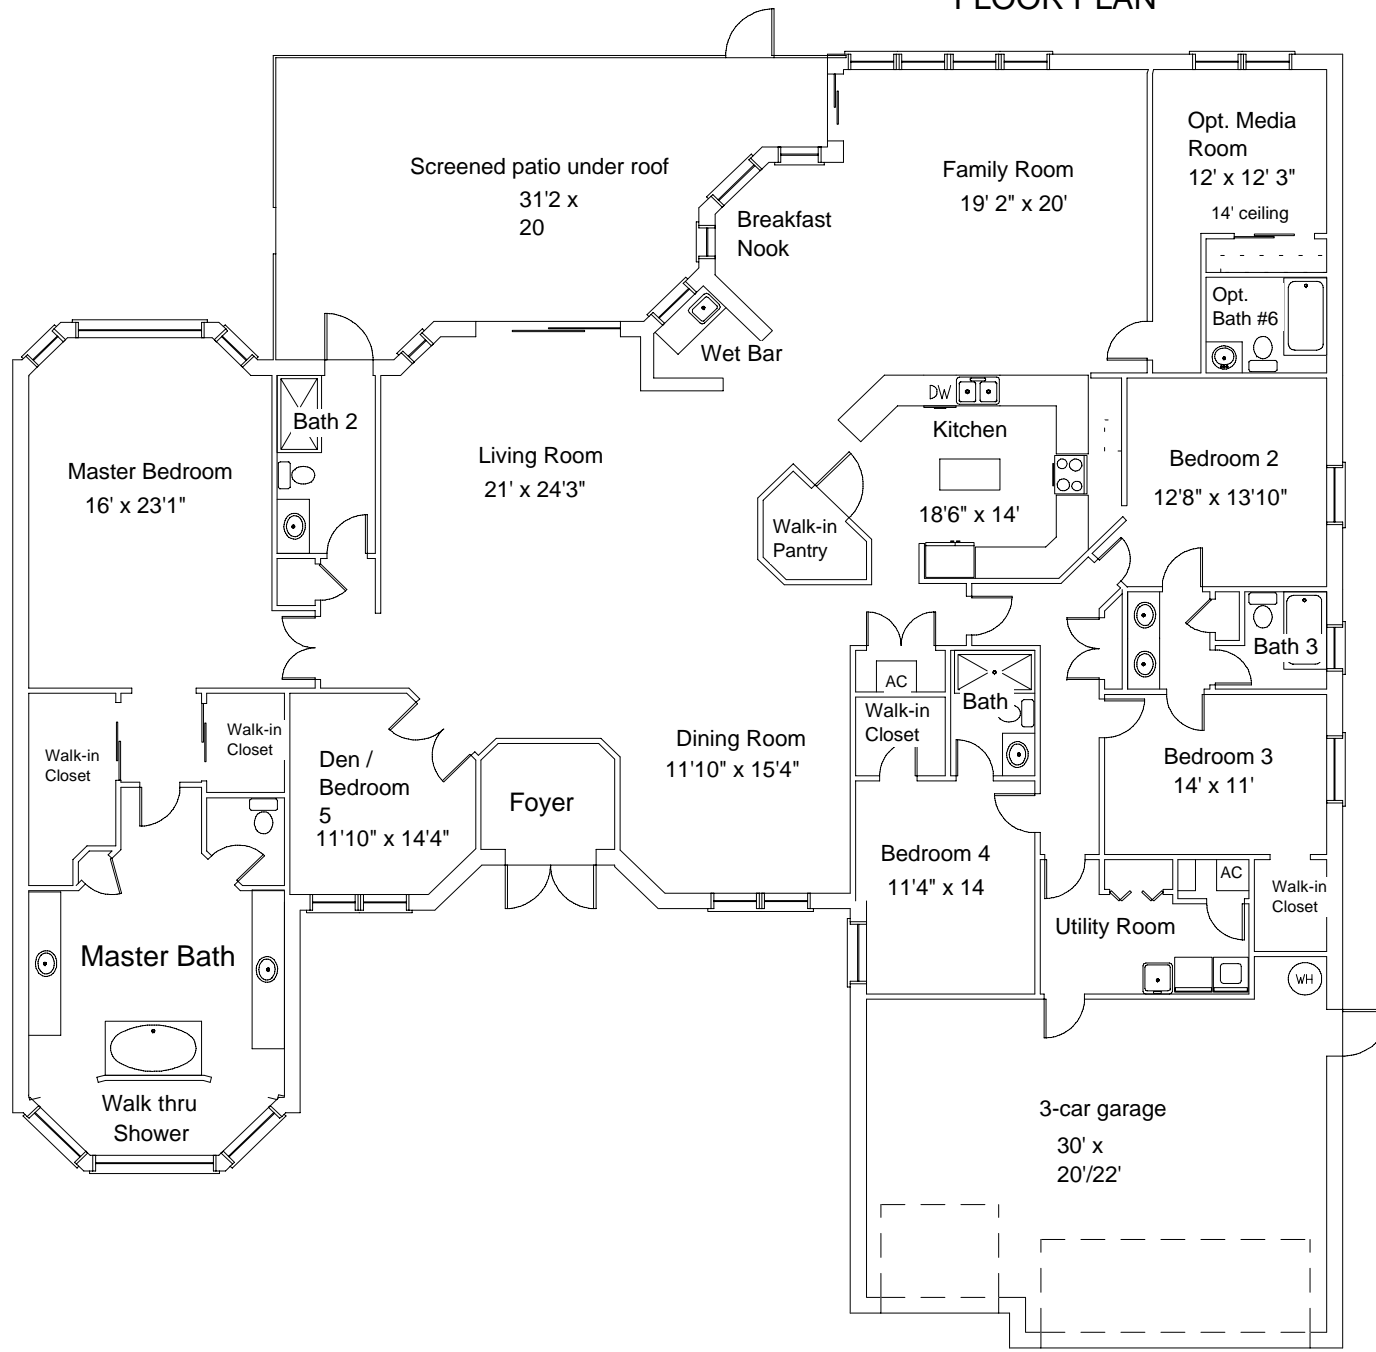

FLOOR PLAN

Overview

Model: The Hanover
Bedrooms: 5
Baths: 6
Garage: 2-car
Living area S.Footage: 4376
Total Sq.Footage: 5,459
Roof: Concrete S-Tile

Builder: Pasadena Homes

For floor-plan details on these models or to check market availability contact us.

All information is believed to be accurate, but is not warranted.

Interested parties are invited to verify areas of concern.

If you would like to see all available homes with this floor-plan contact Carmen & "Ski" at 954.424.2360