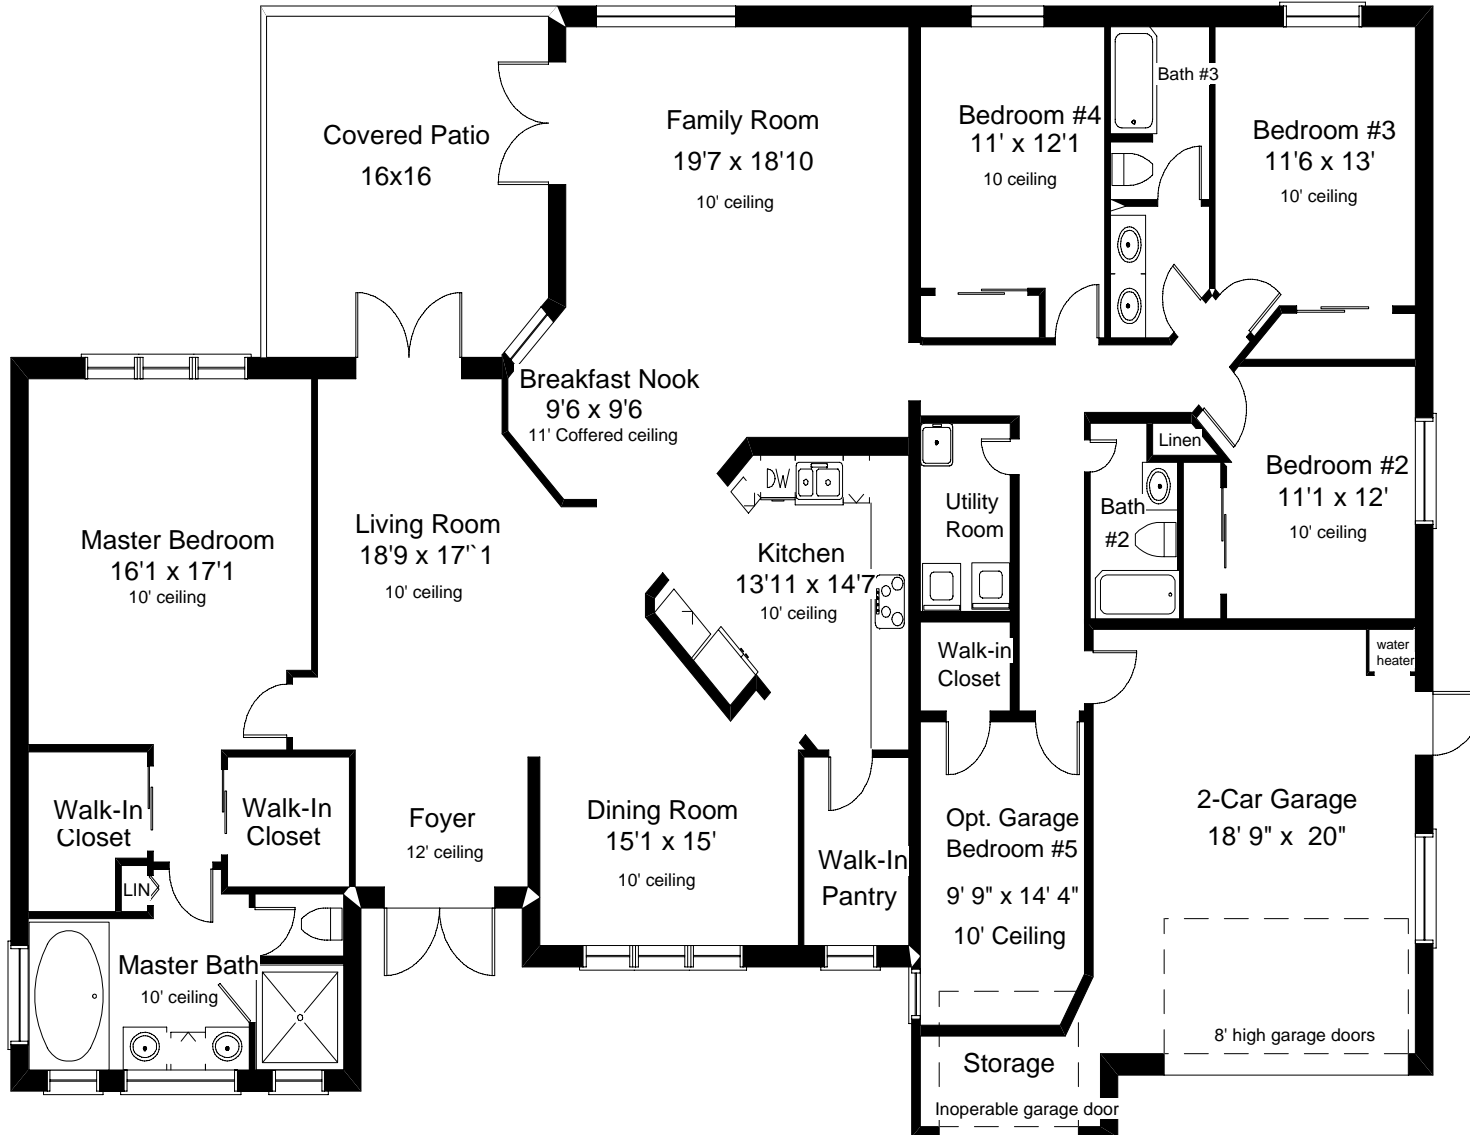

FLOOR PLAN

Carmen & "Ski" Zielinski
 954.424.2360
 Skimail@aol.com
 www.carmenandski.com

Overview

Community: Imagination Farms
 Builder: Pasadena Homes
 Model: The Cambridge
 Bedrooms: 5
 Baths: 3
 Garage: 2-car
 Living area Sq.Footage: 2855
 Total Sq.Footage: 3678
 Roof: Concrete S-Tile
 Driveway: Interlocking pavers

All information is believed to be accurate, but is not warranted.

Interested parties are invited to verify areas of concern.

If you would like to see all available homes with this floor-plan contact Carmen & "Ski" at 954.424.2360