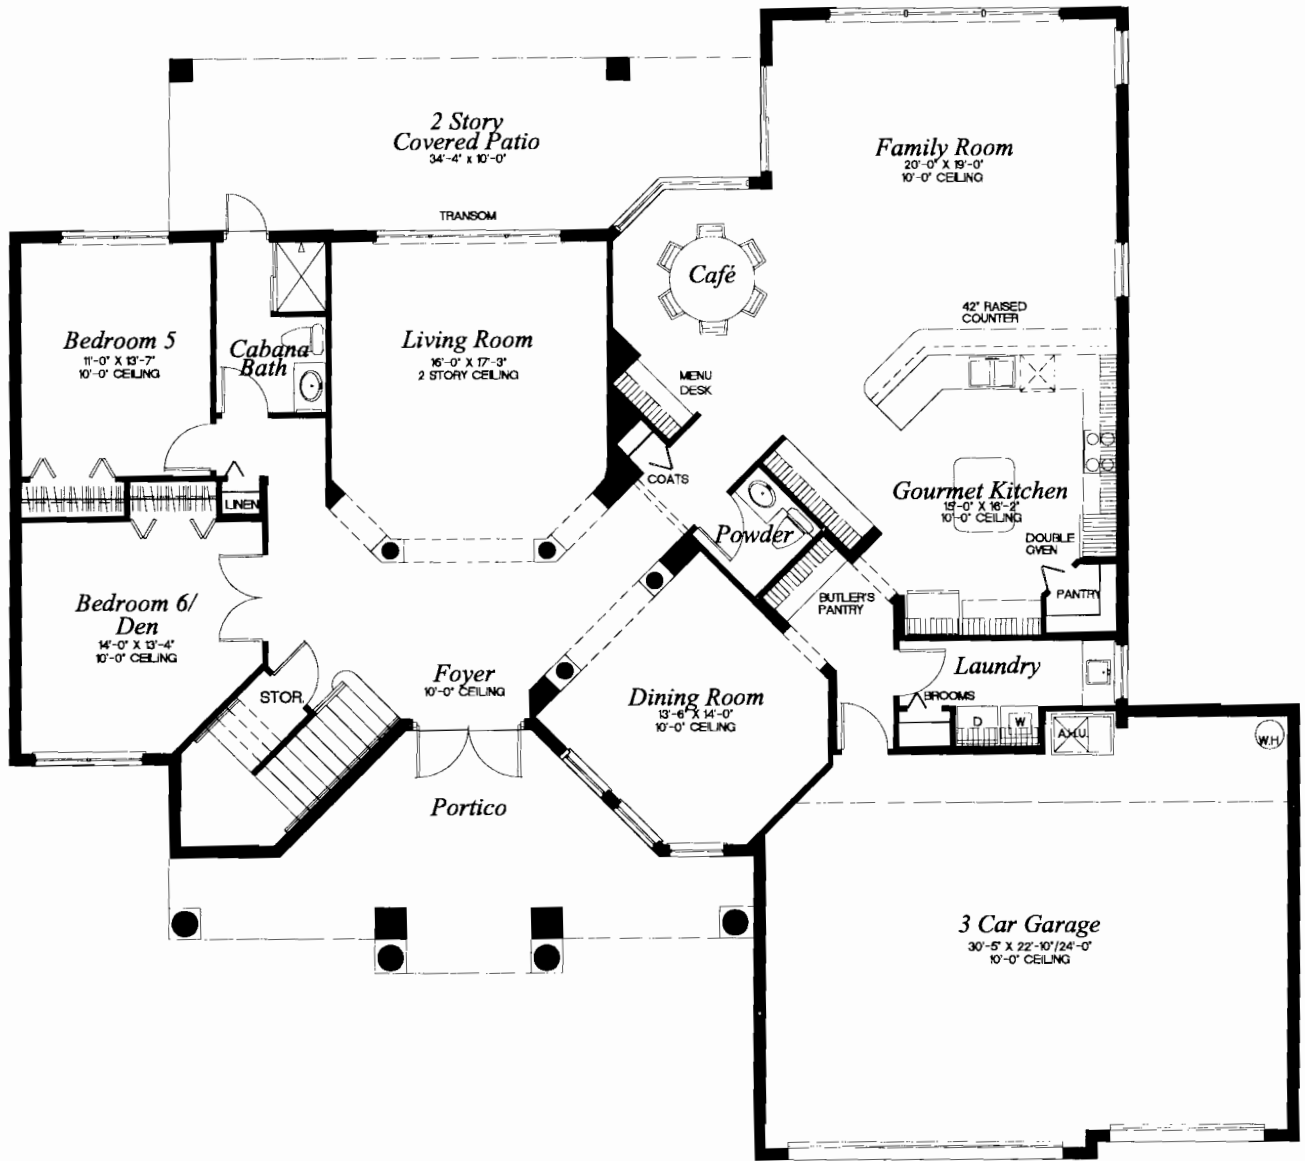

SONOMA/95

6 Bedrooms plus Master Retreat, 4 1/2 Baths including Cabana Bath and His-and-Her Bath, Café, Family Room, Loft, Covered Veranda, 2-Story Covered Patio, 3-Car Garage

4,296 a/c sq. ft.
5,748 total sq. ft.

First Floor

Second Floor