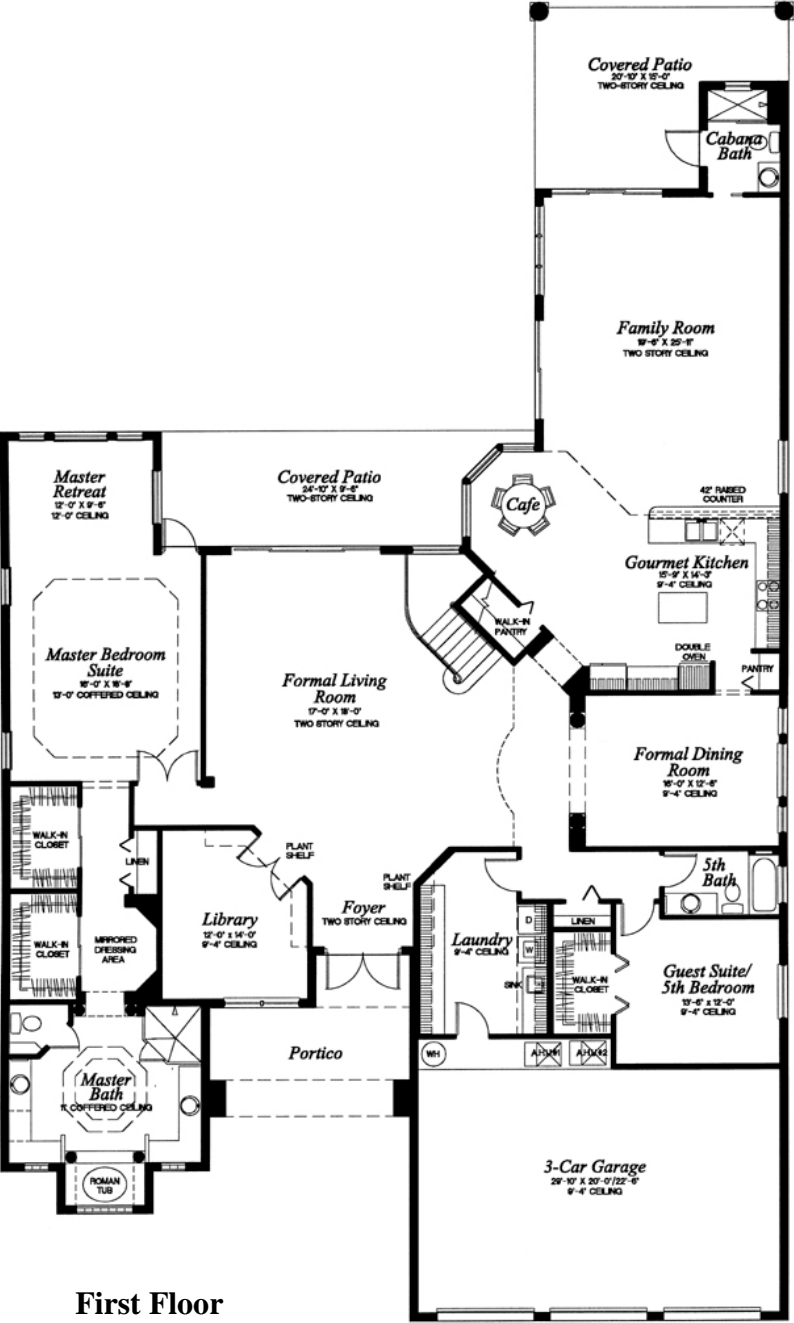

FLOOR PLAN

Carmen & "Ski" Zielinski
 954.424.2360
 Skimail@aol.com
 www.carmenandski.com

First Floor

Second Floor

Overview

Model: Renoir Majestic
 Bedrooms: 7
 Baths: 7
 2-Story
 Garage: 3-car
 Total Living area: 5780
 Total Sq.Ft.: 7140 sq.ft.
 Builder: GL Homes

All information is believed to be accurate, but is not warranted.

Interested parties are invited to verify areas of concern.

If you would like to see all available homes with this floor-plan contact Carmen & "Ski" at 954.424.2360