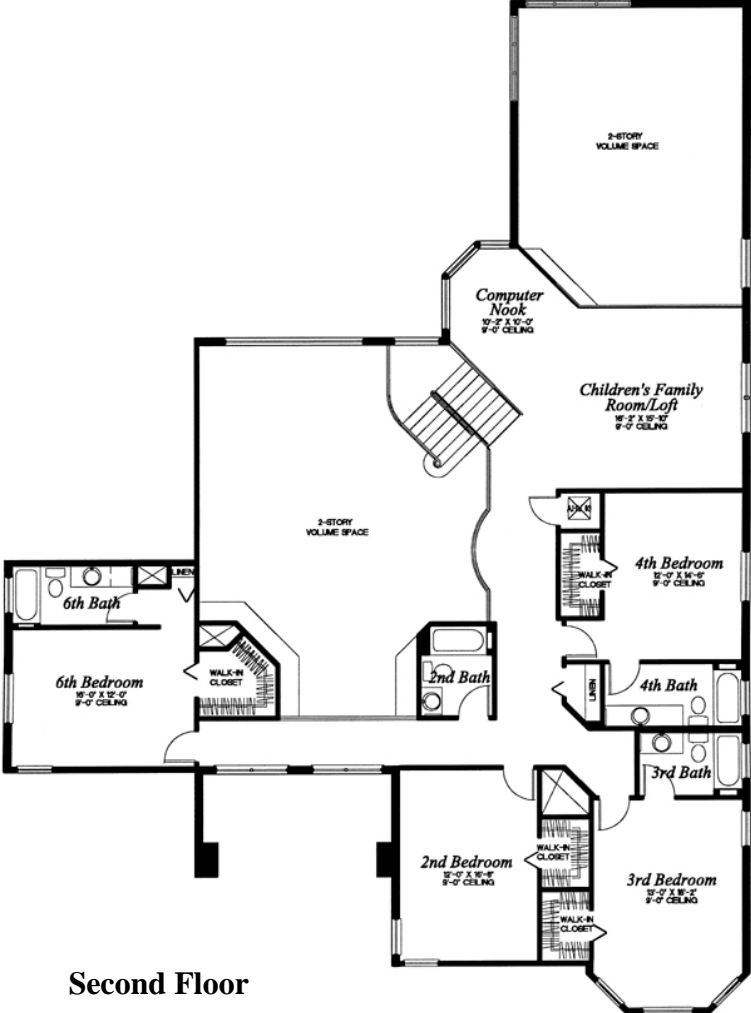

FLOOR PLAN

Carmen & "Ski" Zielinski
 954.424.2360
 Skimail@aol.com
 www.carmenandski.com

First Floor

Second Floor

Overview

Model: Renoir Majestic
 Bedrooms: 7
 Baths: 7
 2-Story
 Garage: 3-car
 Total Living area: 5780
 Total Sq.Ft.: 7140 sq.ft.
 Builder: GL Homes

All information is believed to be accurate, but is not warranted.

Interested parties are invited to verify areas of concern.

If you would like to see all available homes with this floor-plan contact Carmen & "Ski" at 954.424.2360