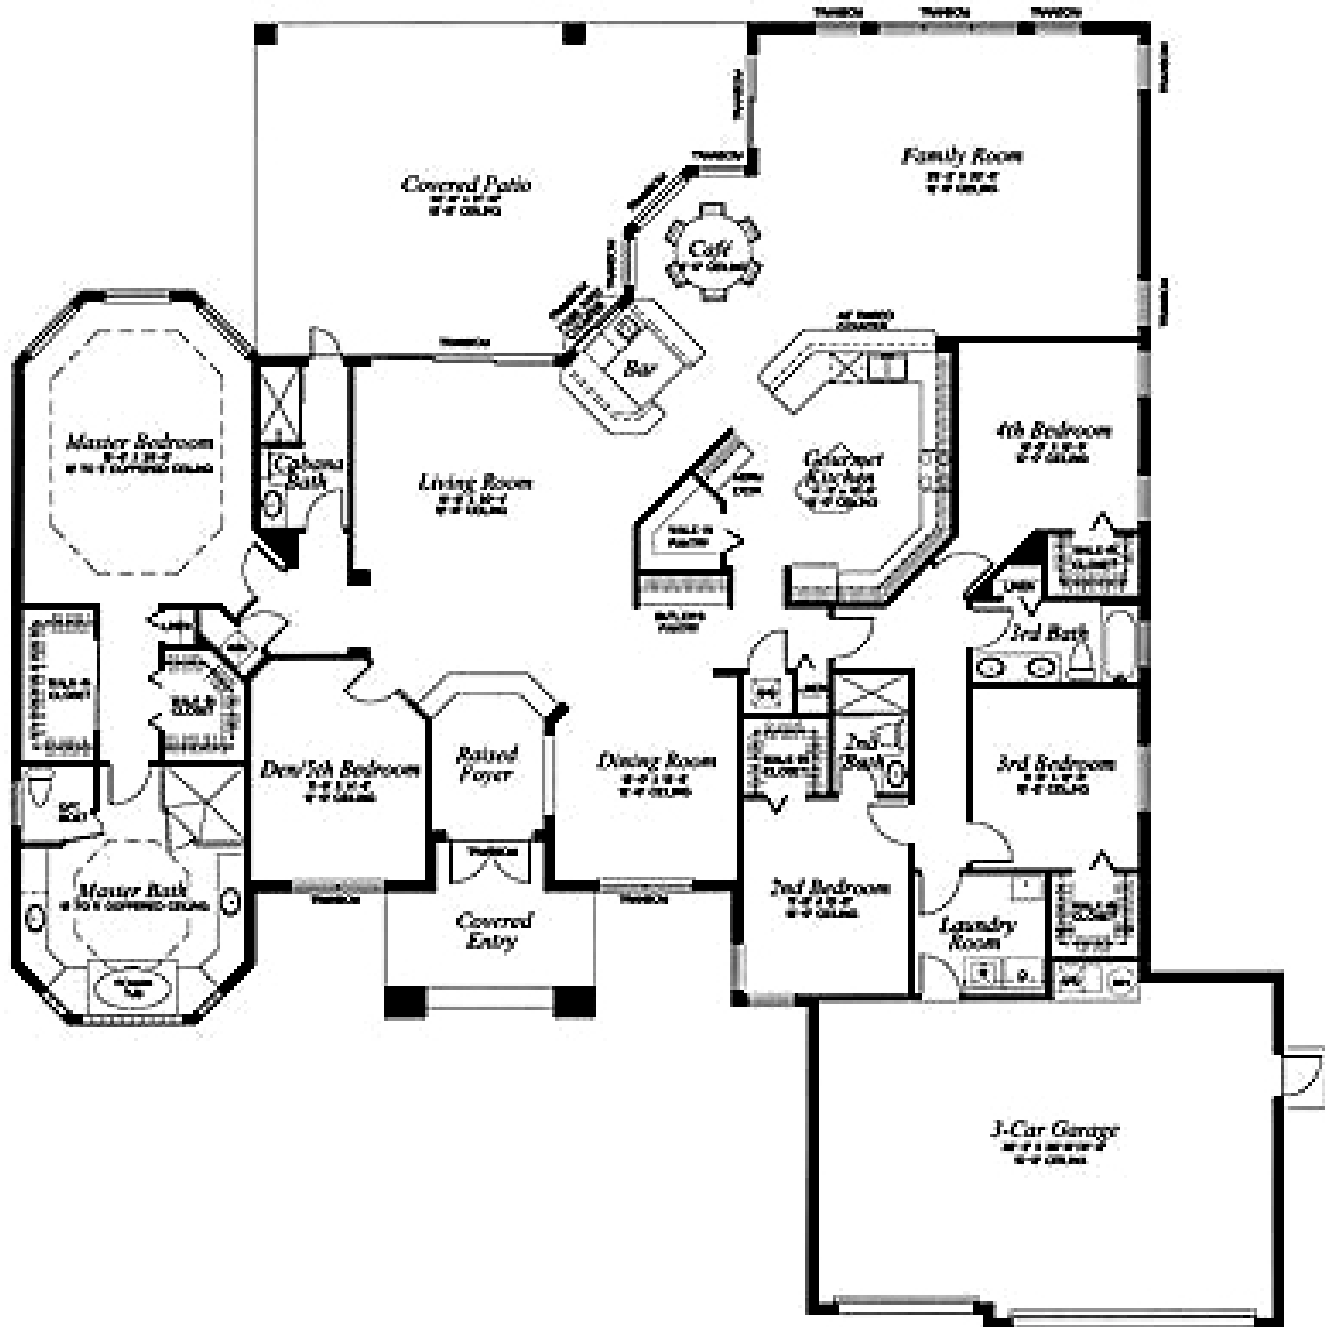

FLOOR PLAN

Overview

Model: The Residence
 Three-A
 Bedrooms: 5
 Baths: 4
 Garage: 3-car
 Total Living area: 3683
 Total Sq.Ft.: 5132 sq.ft.

Builder: GL Homes

All information is believed to be accurate, but is not warranted.

Interested parties are invited to verify areas of concern.

If you would like to see all available homes with this floor-plan contact Carmen & "Ski" at 954.424.2360