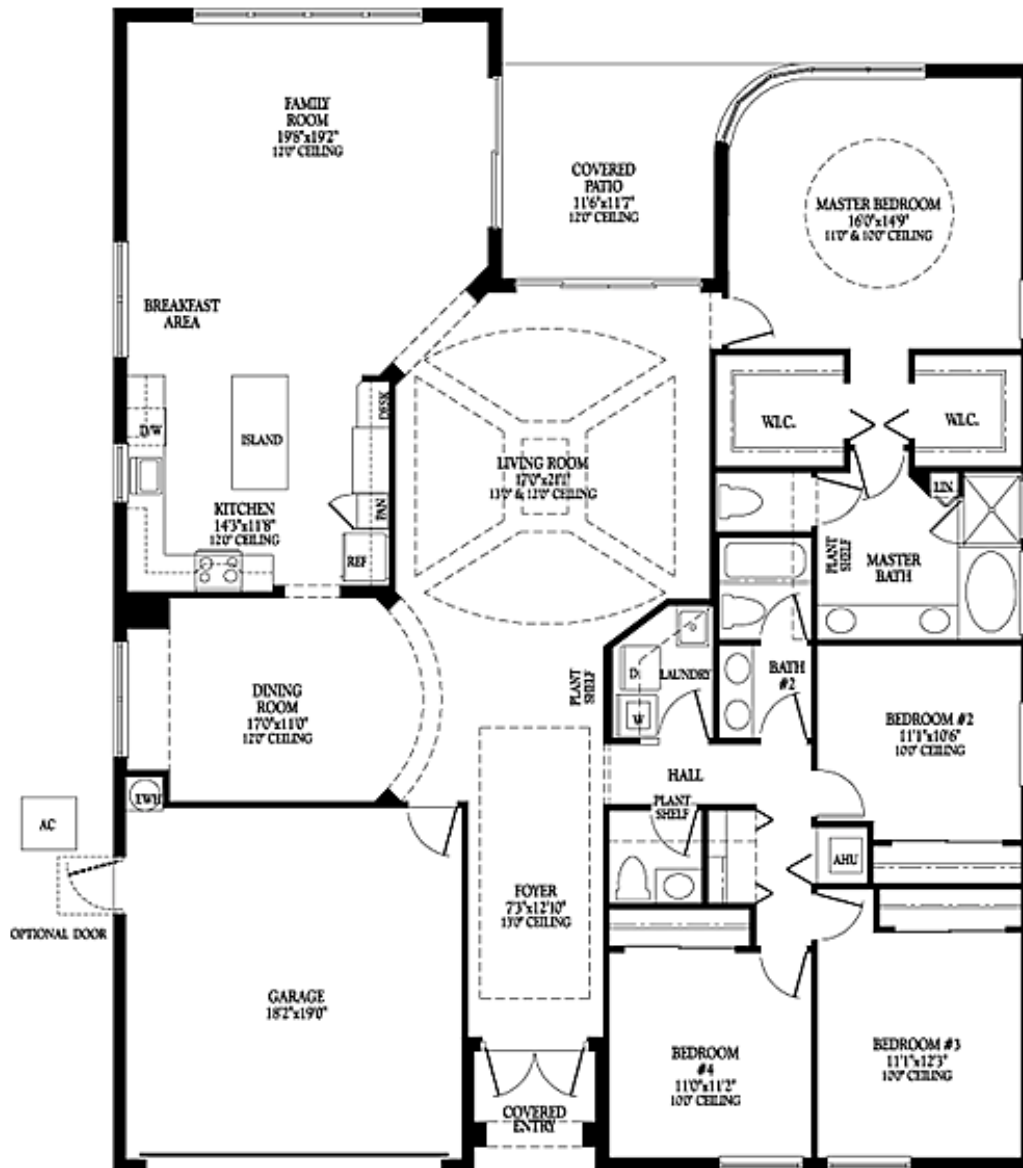

FLOOR PLAN

Carmen & "Ski" Zielinski
 Century 21 AAA Realty, Inc.
 954.431.4377
 Skimail@aol.com
 www.carmenandski.com

Overview

Model: The Biarritz
 Palazzo Collection

Bedrooms: 4
 Baths: 2.5
 Garage: 2- car
 Living area : 2484 sq. ft.
 Total Sq. Footage 3045 sq. ft.
 Roof: Concrete S-Tile
 Driveway: Interlocking pavers
 Builder: Minto Homes

All information is believed to be accurate, but is not warranted.

Interested parties are invited to verify areas of concern.

If you would like to see all available homes with this floor-plan contact Carmen & "Ski" at 954.431.4377