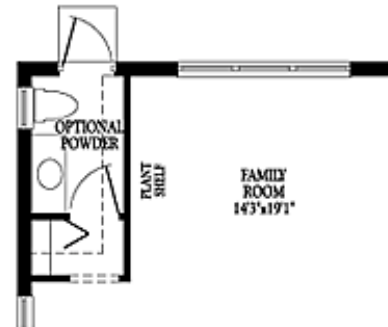

FLOOR PLAN

Carmen & "Ski" Zielinski
 Century 21 AAA Realty, Inc.
 954.431.4377
 Skimail@aol.com
 www.carmenandski.com

Overview

Model: The Biarritz
 Palazzo Collection

Bedrooms: 4
 Baths: 2.5
 Garage: 2- car
 Living area : 2484 sq. ft.
 Total Sq. Footage 3045 sq. ft.
 Roof: Concrete S-Tile
 Driveway: Interlocking pavers
 Builder: Minto Homes

All information is believed to be accurate, but is not warranted.

Interested parties are invited to verify areas of concern.

If you would like to see all available homes with this floor-plan contact Carmen & "Ski" at 954.431.4377