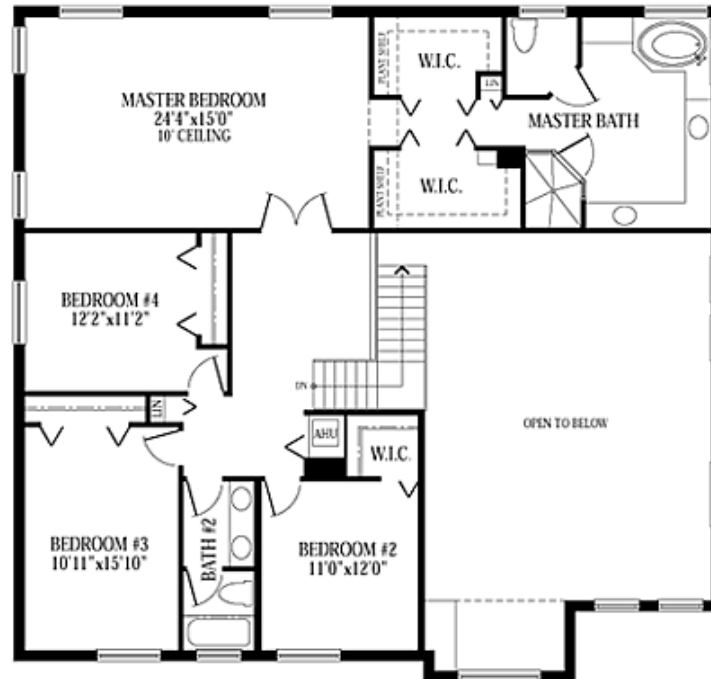

**First Floor**

**FLOOR PLAN**

**Second Floor**

**If you would like to see all available homes with this floor-plan contact Carmen & "Ski" at 954.431.4377**

**Carmen & "Ski" Zielinski**  
 Century 21 AAA Realty, Inc.  
 954.431.4377  
 Skimail@aol.com  
 www.carmenandski.com

**Overview**

Model: The Deauville  
 Palazzo Collection

Bedrooms: 5  
 Baths: 3  
 Garage: 3 car  
 Living area : 3352 sq. ft.  
 Total Sq.Footage 4060 sq. ft.  
 Roof: Concrete S-Tile  
 Driveway: Interlocking pavers  
 Builder: Minto Homes