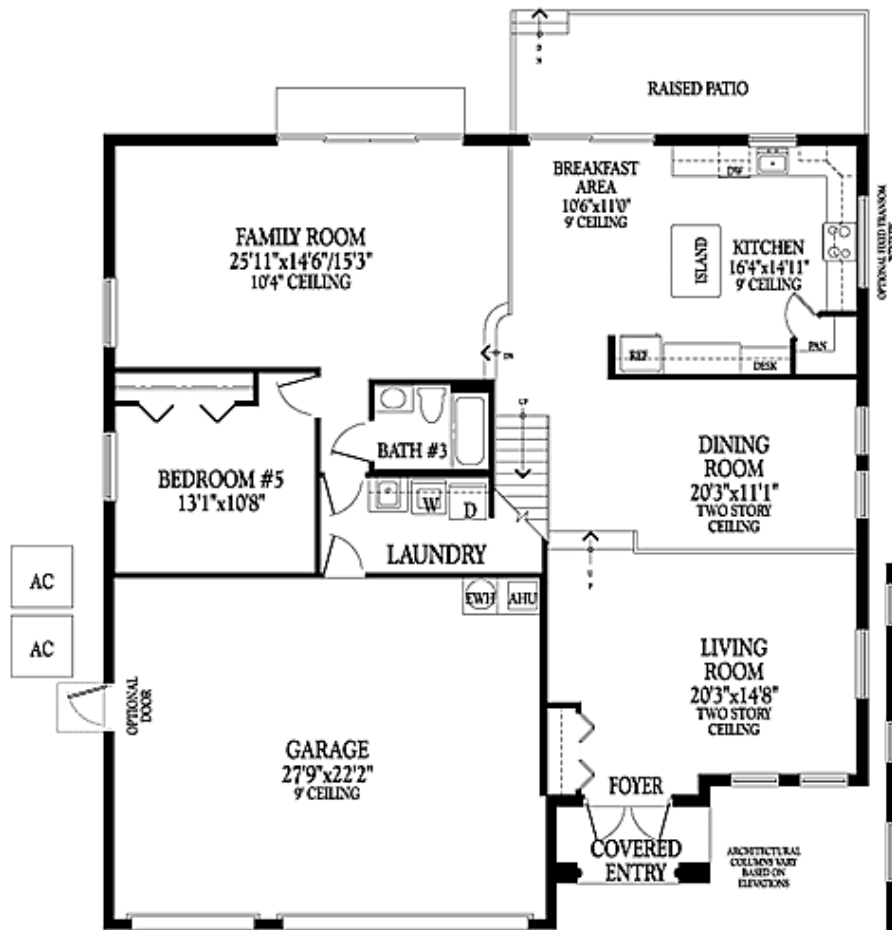

## FLOOR PLAN

**First Floor**

### Overview

Model: The Deauville 6  
Palazzo Collection

Bedrooms: 6  
Baths: 3  
Garage: 3-car  
Living area : 3558 sq. ft.  
Total Sq.Footage 4266 sq. ft.  
Roof: Concrete S-Tile  
Driveway: Interlocking pavers  
Builder: Minto Homes