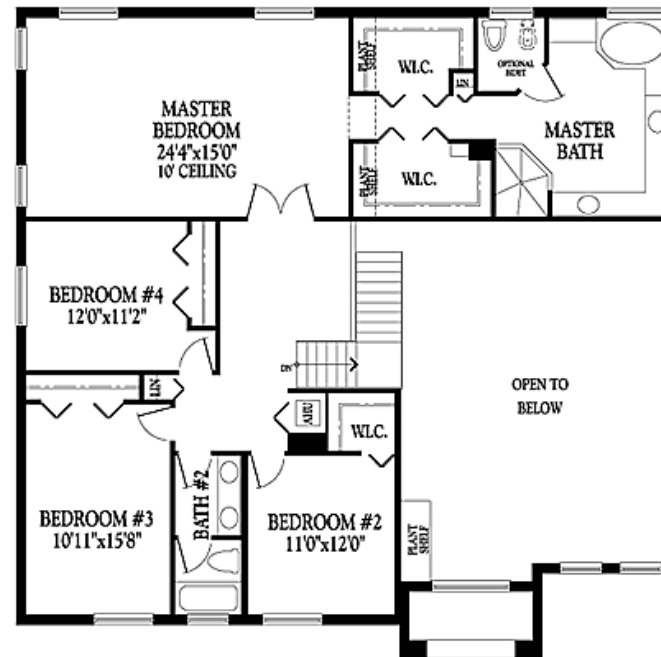

Second Floor

Carmen & "Ski" Zielinski
Century 21 AAA Realty, Inc.
954.431.4377
Skimail@aol.com
www.carmenandski.com

Overview

Model: The Deauville 6
Palazzo Collection

Bedrooms: 6
Baths: 3
Garage: 3-car
Living area : 3558 sq. ft.
Total Sq.Footage 4266 sq. ft.
Roof: Concrete S-Tile
Driveway: Interlocking pavers
Builder: Minto Homes

All information is believed to be accurate, but is not warranted.

Interested parties are invited to verify areas of concern.

If you would like to see all available homes with this floor-plan contact Carmen & "Ski" at 954.431.4377