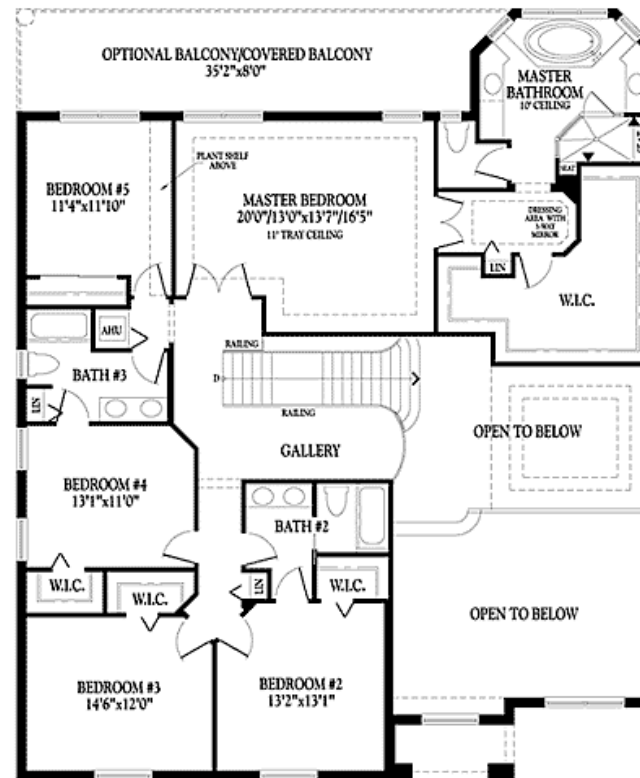

First Floor

FLOOR PLAN

Second Floor

Carmen & "Ski" Zielinski
 Century 21 AAA Realty, Inc.
 954.431.4377
 Skimail@aol.com
 www.carmenandski.com

Overview

Model: The Excelsior
 Palazzo Collection

Bedrooms: 6 + Hobby Room
 Baths: 4
 Garage: 3-car
 Living area : 3904 sq. ft.
 Total Sq.Footage 4568 sq. ft.
 Roof: Concrete S-Tile
 Driveway: Interlocking pavers
 Builder: Minto Homes

All information is believed to be accurate, but is not warranted.

Interested parties are invited to verify areas of concern.

If you would like to see all available homes with this floor-plan contact Carmen & "Ski" at 954.431.4377