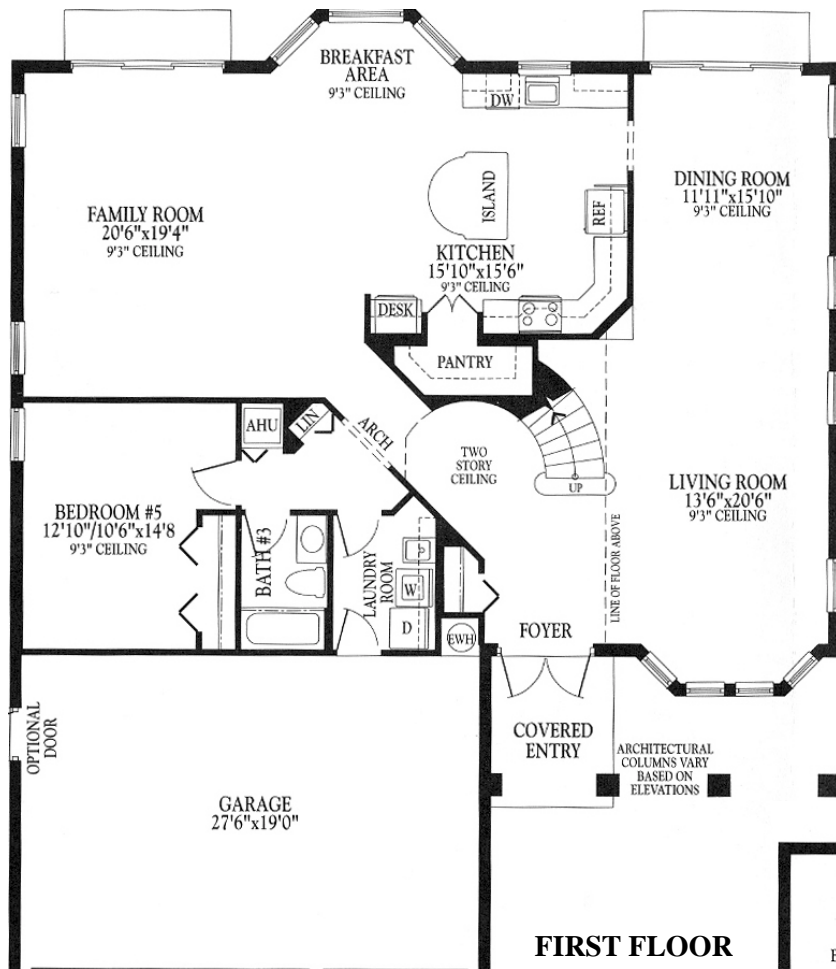

FLOOR PLAN

SECOND FLOOR

Carmen & "Ski" Zielinski
 Century 21 AAA Realty, Inc.
 954.431.4377
 Skimail@aol.com
 www.carmenandski.com

Overview

Model: The Siena
 Palazzo Collection

Bedrooms: 5
 Baths: 3
 Garage: 3 car
 Living area : 3492 sq. ft.
 Total Sq. Footage 4153 sq. ft.
 Roof: Concrete S-Tile
 Driveway: Interlocking pavers
 Builder: Minto Homes

All information is believed to be accurate, but is not warranted.

Interested parties are invited to verify areas of concern.

If you would like to see all available homes with this floor-plan contact Carmen & "Ski" at 954.431.4377