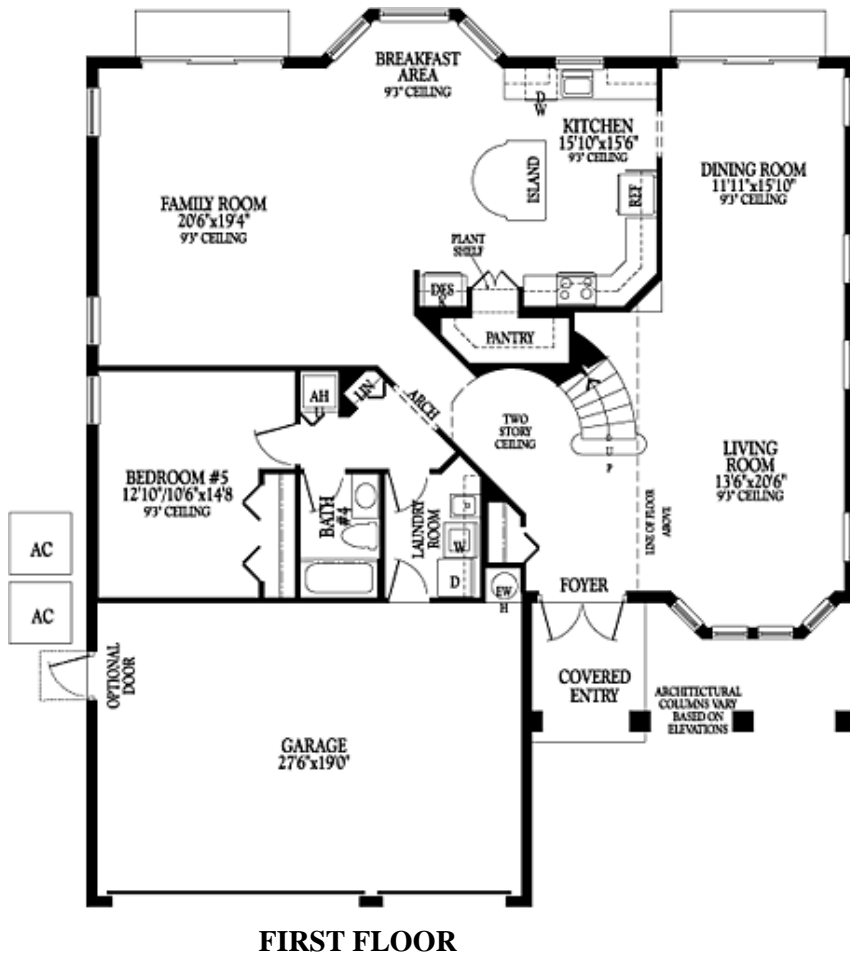

FLOOR PLAN

Carmen & "Ski" Zielinski
 Century 21 AAA Realty, Inc.
 954.431.4377
 Skimail@aol.com
 www.carmenandski.com

Overview

Model: The Siena Grande
 Palazzo Collection

Bedrooms: 6
 Baths: 4
 Garage: 3 car
 Living area : 3999 sq. ft.
 Total Sq.Footage 4637 sq. ft.
 Roof: Concrete S-Tile
 Driveway: Interlocking pavers
 Builder: Minto Homes

All information is believed to be accurate, but is not warranted.

Interested parties are invited to verify areas of concern.

If you would like to see all available homes with this floor-plan contact Carmen & "Ski" at 954.431.4377