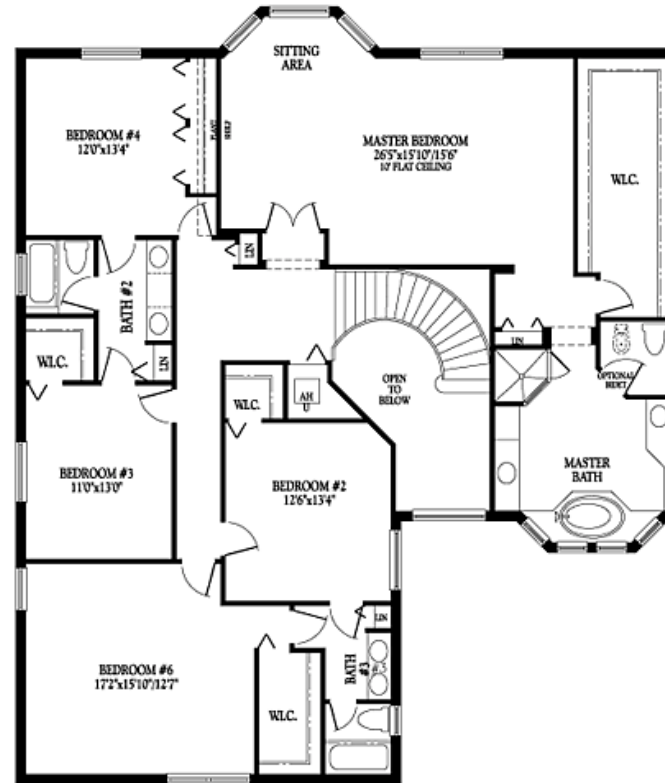

FLOOR PLAN

Carmen & "Ski" Zielinski
 Century 21 AAA Realty, Inc.
 954.431.4377
 Skimail@aol.com
 www.carmenandski.com

Overview

Model: The Siena Grande
 Palazzo Collection

Bedrooms: 6
 Baths: 4
 Garage: 3 car
 Living area : 3999 sq. ft.
 Total Sq.Footage 4637 sq. ft.
 Roof: Concrete S-Tile
 Driveway: Interlocking pavers
 Builder: Minto Homes

All information is believed to be accurate, but is not warranted.

Interested parties are invited to verify areas of concern.

If you would like to see all available homes with this floor-plan contact Carmen & "Ski" at 954.431.4377