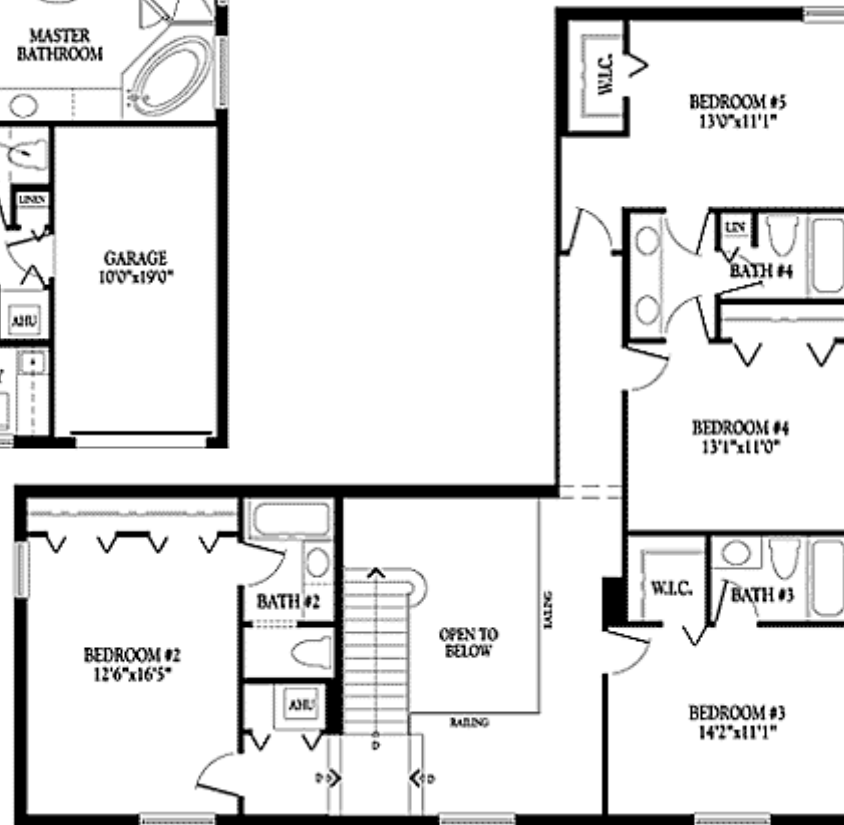

## FLOOR PLAN

**FIRST FLOOR**

## SECOND FLOOR

If you would like to see all available homes with this floor-plan contact Carmen & "Ski" at 954.431.4377

Carmen & "Ski" Zielinski  
 Century 21 AAA Realty, Inc.  
 954.431.4377  
 Skimail@aol.com  
 www.carmenandski.com

### Overview

Model: The Medici  
 Palazzo Collection

Bedrooms: 5  
 Baths: 4.5  
 Garage: 3 car  
 Living area : 3553 sq. ft.  
 Total Sq.Footage 4365 sq. ft.  
 Roof: Concrete S-Tile  
 Driveway: Interlocking pavers  
 Builder: Minto Homes