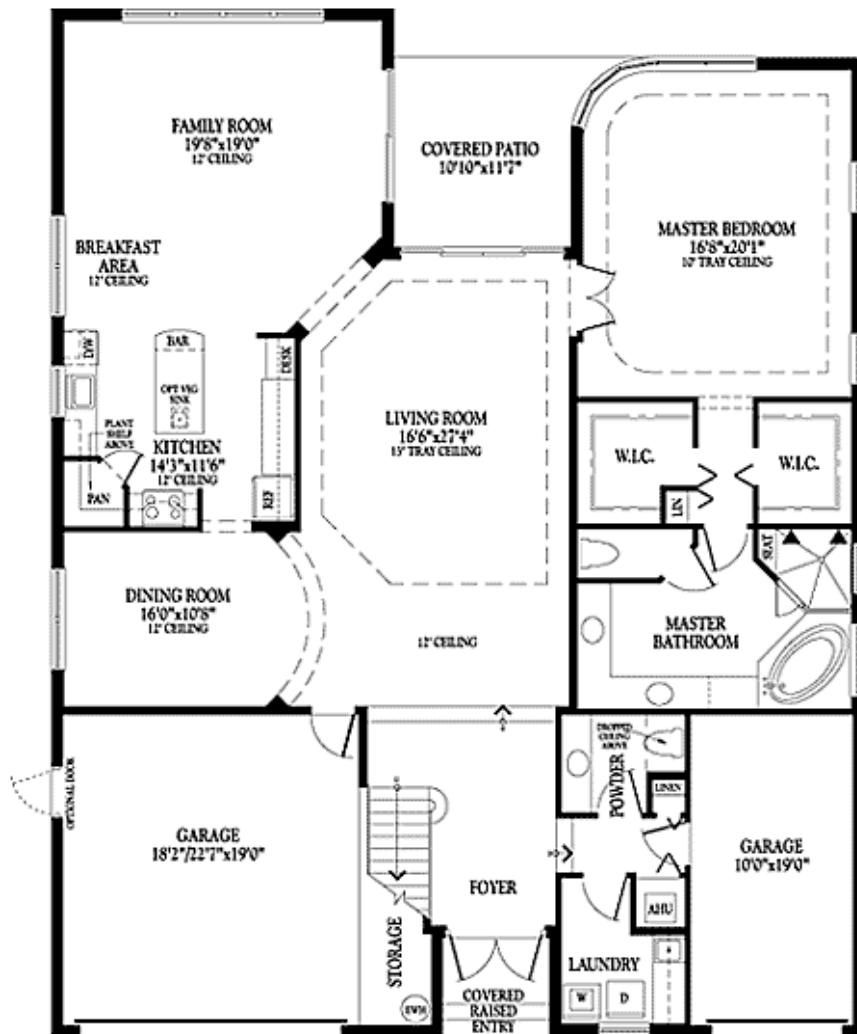

## FLOOR PLAN

**FIRST FLOOR**

## SECOND FLOOR

If you would like to see all available homes with this floor-plan contact Carmen & "Ski" at 954.431.4377

Carmen & "Ski" Zielinski  
 Century 21 AAA Realty, Inc.  
 954.431.4377  
 Skimail@aol.com  
 www.carmenandski.com

### Overview

Model: The Medici  
 Palazzo Collection

Bedrooms: 5  
 Baths: 4.5  
 Garage: 3 car  
 Living area : 3553 sq. ft.  
 Total Sq.Footage 4365 sq. ft.  
 Roof: Concrete S-Tile  
 Driveway: Interlocking pavers  
 Builder: Minto Homes