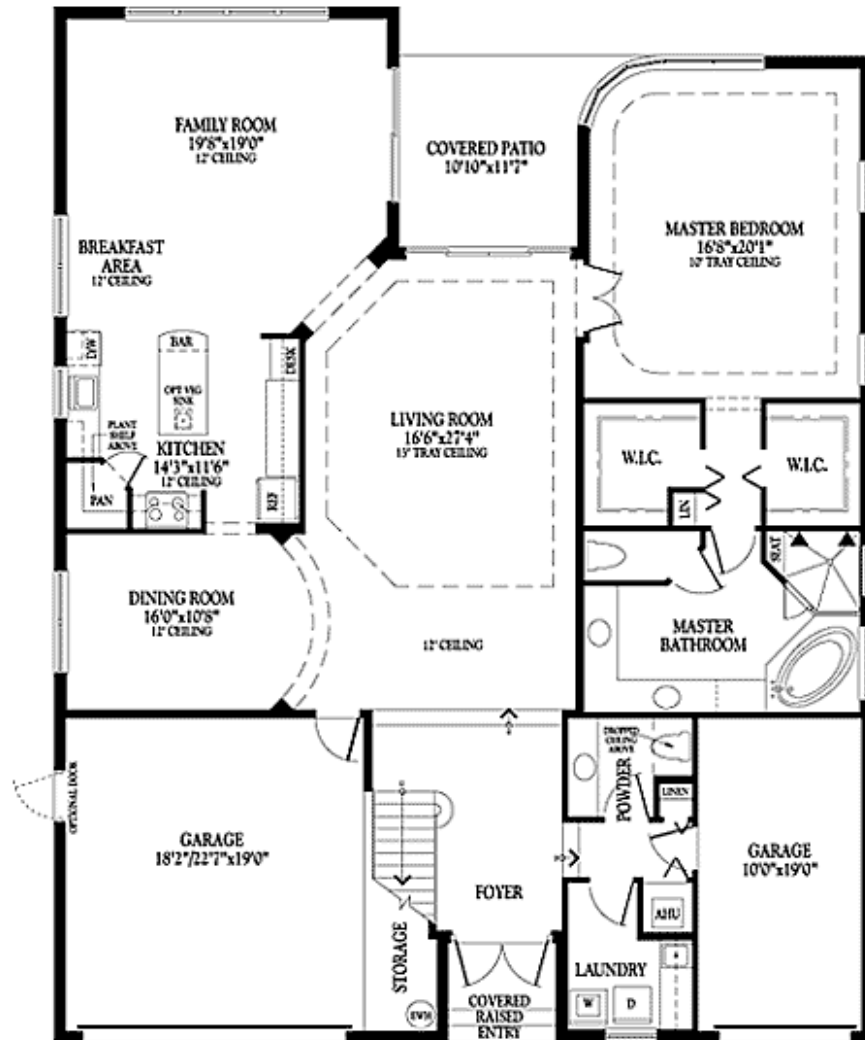

### Overview

Model: The Medici Loft  
 Palazzo Collection

Bedrooms: 4  
 Baths: 3.5  
 Garage: 3 -car  
 Living area : 3553 sq. ft.  
 Total Sq.Footage 4365 sq. ft.  
 Roof: Concrete S-Tile  
 Driveway: Interlocking pavers  
 Builder: Minto Homes

## SECOND FLOOR

All information is believed to be accurate, but is not warranted.

Interested parties are invited to verify areas of concern.

FIRST FLOOR

If you would like to see all available homes with this floor-plan contact Carmen & "Ski" at 954.431.4377