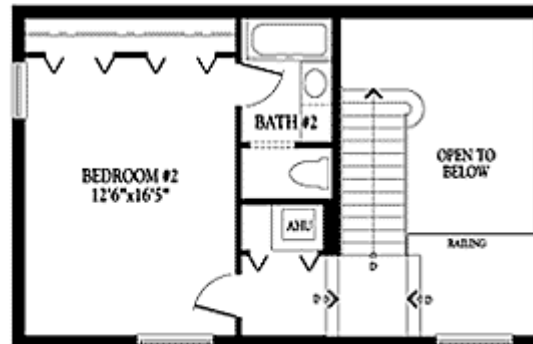

### Overview

Model: The Medici Loft  
 Palazzo Collection

Bedrooms: 4  
 Baths: 3.5  
 Garage: 3 -car  
 Living area : 3553 sq. ft.  
 Total Sq.Footage 4365 sq. ft.  
 Roof: Concrete S-Tile  
 Driveway: Interlocking pavers  
 Builder: Minto Homes

## SECOND FLOOR

All information is believed to be accurate, but is not warranted.

Interested parties are invited to verify areas of concern.

FIRST FLOOR

If you would like to see all available homes with this floor-plan contact Carmen & "Ski" at 954.431.4377