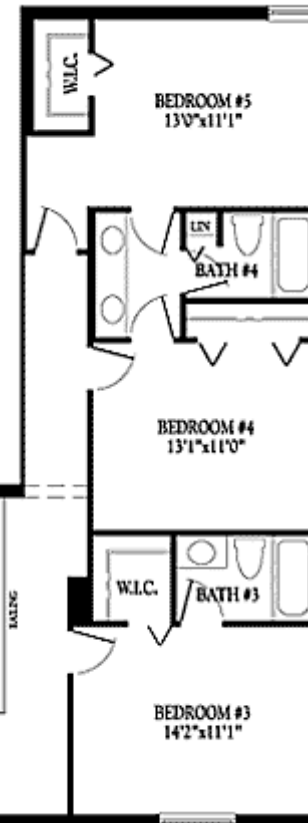

## FLOOR PLAN

Carmen & "Ski" Zielinski  
 Century 21 AAA Realty, Inc.  
 954.431.4377  
 Skimail@aol.com  
 www.carmenandski.com

### Overview

Model: The Medici Loft  
 Palazzo Collection

Bedrooms: 4  
 Baths: 3.5  
 Garage: 3 -car  
 Living area : 3553 sq. ft.  
 Total Sq.Footage 4365 sq. ft.  
 Roof: Concrete S-Tile  
 Driveway: Interlocking pavers  
 Builder: Minto Homes

## SECOND FLOOR

All information is believed to be accurate, but is not warranted.

Interested parties are invited to verify areas of concern.

FIRST FLOOR

If you would like to see all available homes with this floor-plan contact Carmen & "Ski" at 954.431.4377