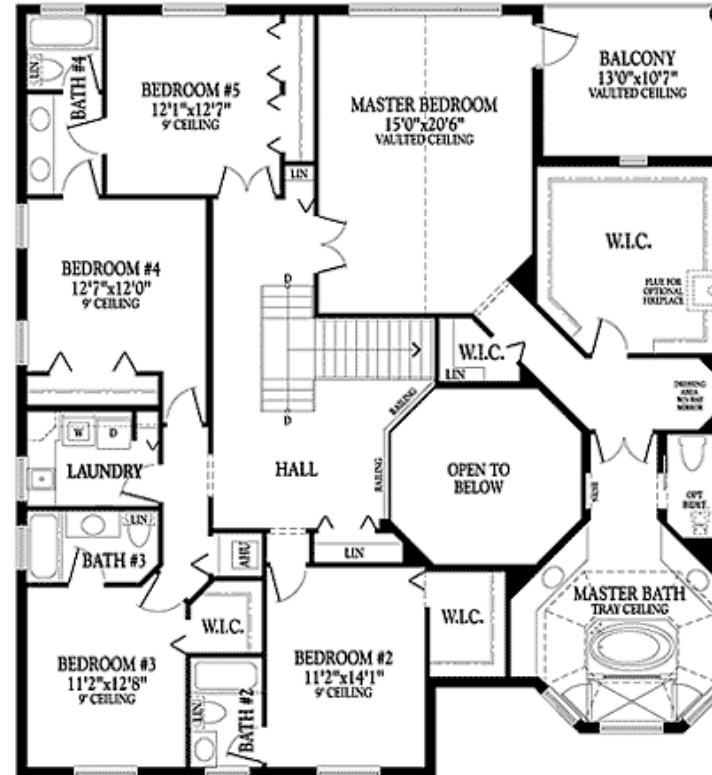

SECOND FLOOR

Carmen & "Ski" Zielinski
Century 21 AAA Realty, Inc.
954.431.4377
Skimail@aol.com
www.carmenandski.com

Overview

Model: The Verona
Palazzo Collection

Bedrooms: 6
Baths: 5.5
Garage: 3-car
Living area : 4215 sq. ft.
Total Sq.Footage 5143 sq. ft.
Roof: Concrete S-Tile
Driveway: Interlocking pavers
Builder: Minto Homes

All information is believed to be accurate, but is not warranted.

Interested parties are invited to verify areas of concern.

If you would like to see all available homes with this floor-plan contact Carmen & "Ski" at 954.431.4377