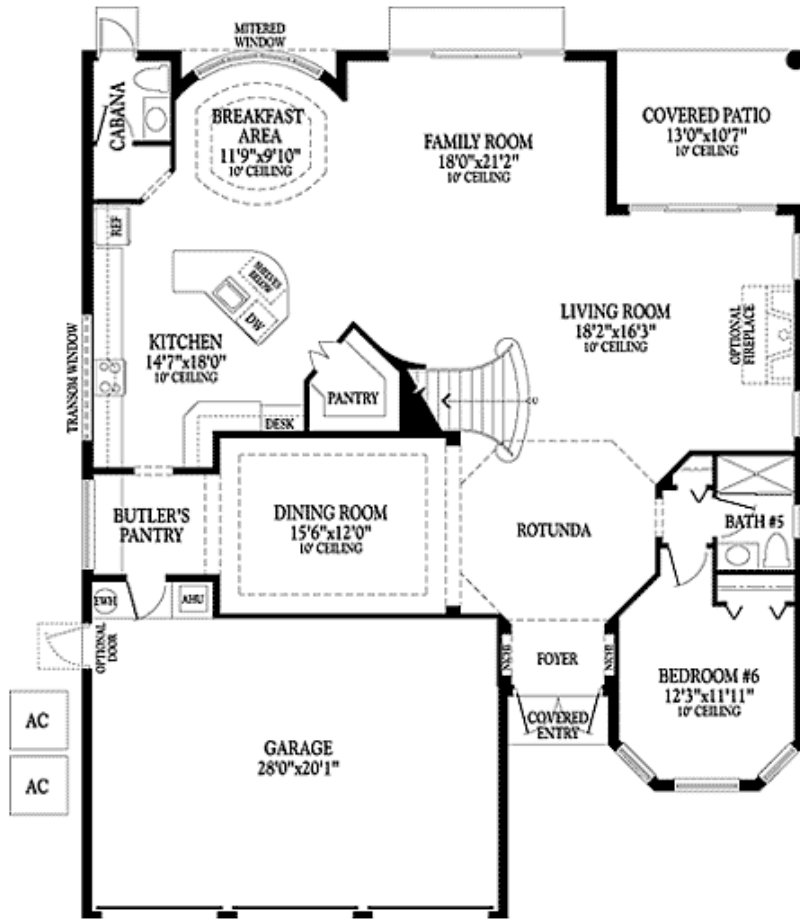

## FLOOR PLAN

FIRST FLOOR

## SECOND FLOOR

Carmen & "Ski" Zielinski  
 Century 21 AAA Realty, Inc.  
 954.431.4377  
 Skimail@aol.com  
 www.carmenandski.com

### Overview

Model: The Verona  
 Palazzo Collection

Bedrooms: 6  
 Baths: 5.5  
 Garage: 3-car  
 Living area : 4215 sq. ft.  
 Total Sq.Footage 5143 sq. ft.  
 Roof: Concrete S-Tile  
 Driveway: Interlocking pavers  
 Builder: Minto Homes