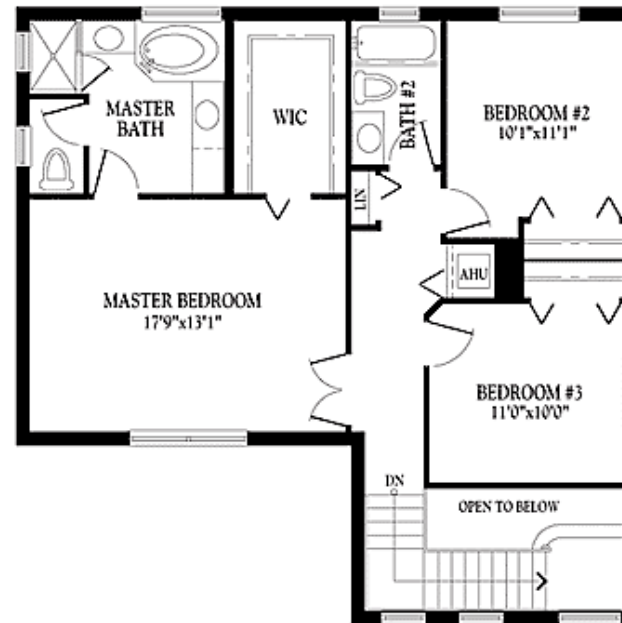

## FLOOR PLAN

**First Floor**

**Second Floor**

Carmen & "Ski" Zielinski  
 Century 21 AAA Realty, Inc.  
 954.431.4377  
 Skimail@aol.com  
 www.carmenandski.com

### Overview

Model: The Milano  
 Primo Collection

Bedrooms: 3  
 Baths: 2.5  
 Garage: 2- car  
 Living area : 1633 sq. ft.  
 Total Sq.Footage 2033 sq. ft.  
 Roof: Concrete S-Tile  
 Driveway: Interlocking pavers  
 Builder: Minto Homes