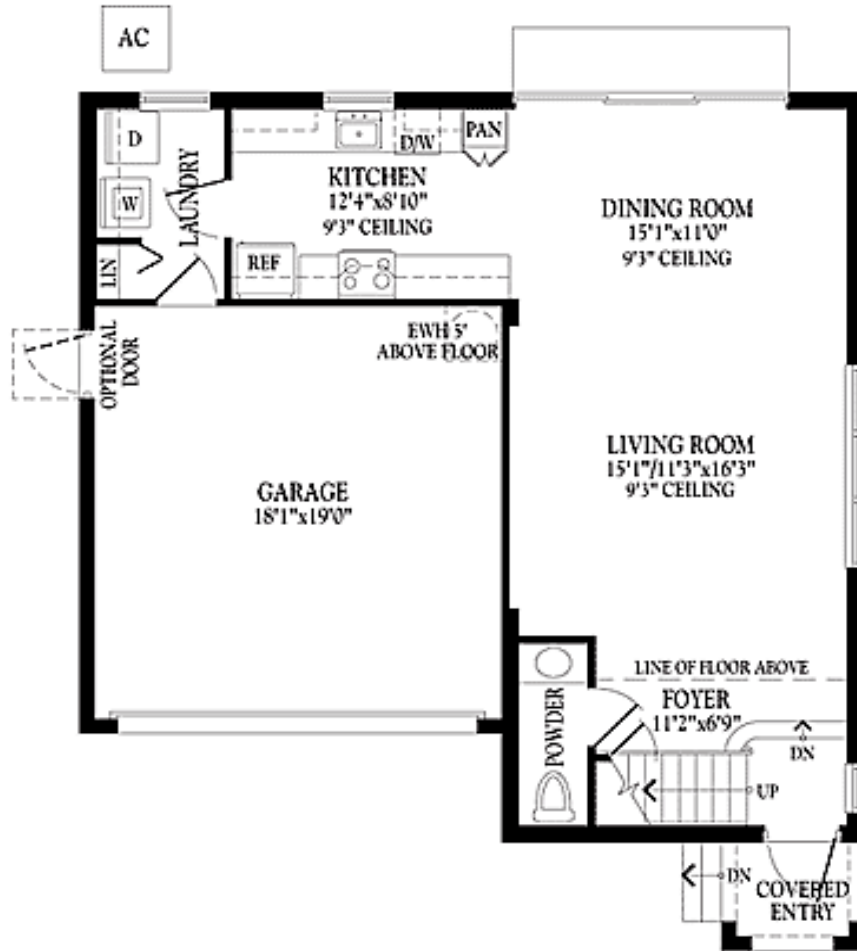

## FLOOR PLAN

**First Floor**

**Second Floor**

Carmen & "Ski" Zielinski  
 Century 21 AAA Realty, Inc.  
 954.431.4377  
 Skimail@aol.com  
 www.carmenandski.com

### Overview

Model: The Milano  
 Primo Collection

Bedrooms: 3  
 Baths: 2.5  
 Garage: 2- car  
 Living area : 1633 sq. ft.  
 Total Sq.Footage 2033 sq. ft.  
 Roof: Concrete S-Tile  
 Driveway: Interlocking pavers  
 Builder: Minto Homes