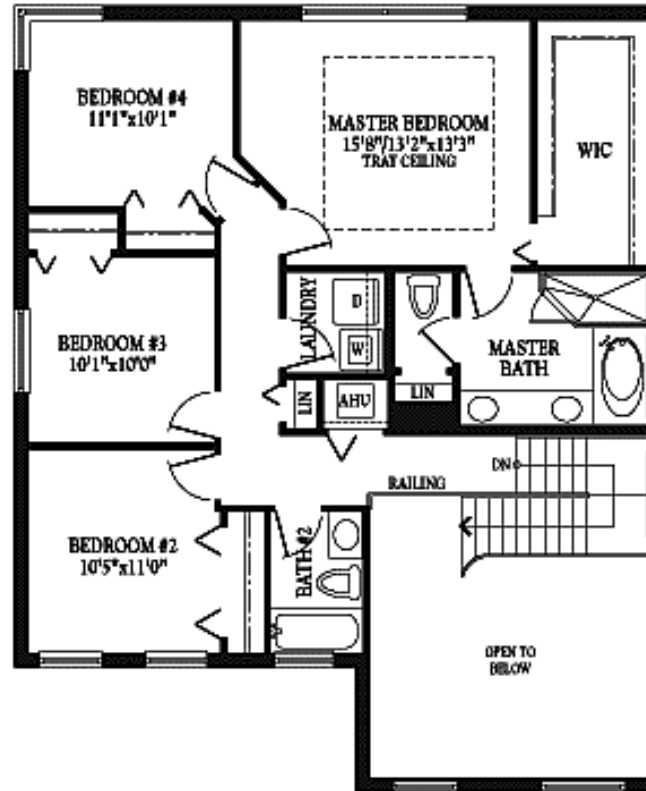

FLOOR PLAN

First Floor

Second Floor

Carmen & "Ski" Zielinski
 Century 21 AAA Realty, Inc.
 954.431.4377
 Skimail@aol.com
 www.carmenandski.com

Overview

Model: The Palermo
 Primo Collection

Bedrooms: 4
 Baths: 2.5
 Garage: 2- car
 Living area : 2039 sq. ft.
 Total Sq.Footage 2446 sq. ft.
 Roof: Concrete S-Tile
 Driveway: Interlocking pavers
 Builder: Minto Homes

All information is believed to be accurate, but is not warranted.

Interested parties are invited to verify areas of concern.

If you would like to see all available homes with this floor-plan contact Carmen & "Ski" at 954.431.4377