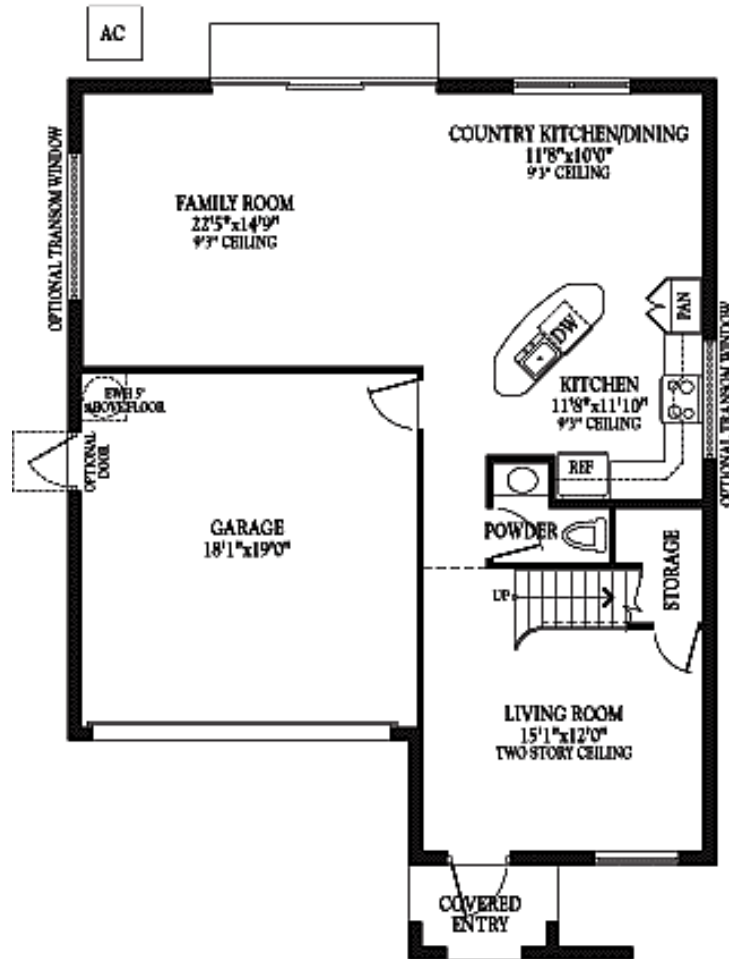

FLOOR PLAN

First Floor

Second Floor

Carmen & "Ski" Zielinski
 Century 21 AAA Realty, Inc.
 954.431.4377
 Skimail@aol.com
 www.carmenandski.com

Overview

Model: The Palermo
 Primo Collection

Bedrooms: 4
 Baths: 2.5
 Garage: 2- car
 Living area : 2039 sq. ft.
 Total Sq.Footage 2446 sq. ft.
 Roof: Concrete S-Tile
 Driveway: Interlocking pavers
 Builder: Minto Homes

All information is believed to be accurate, but is not warranted.

Interested parties are invited to verify areas of concern.

If you would like to see all available homes with this floor-plan contact Carmen & "Ski" at 954.431.4377