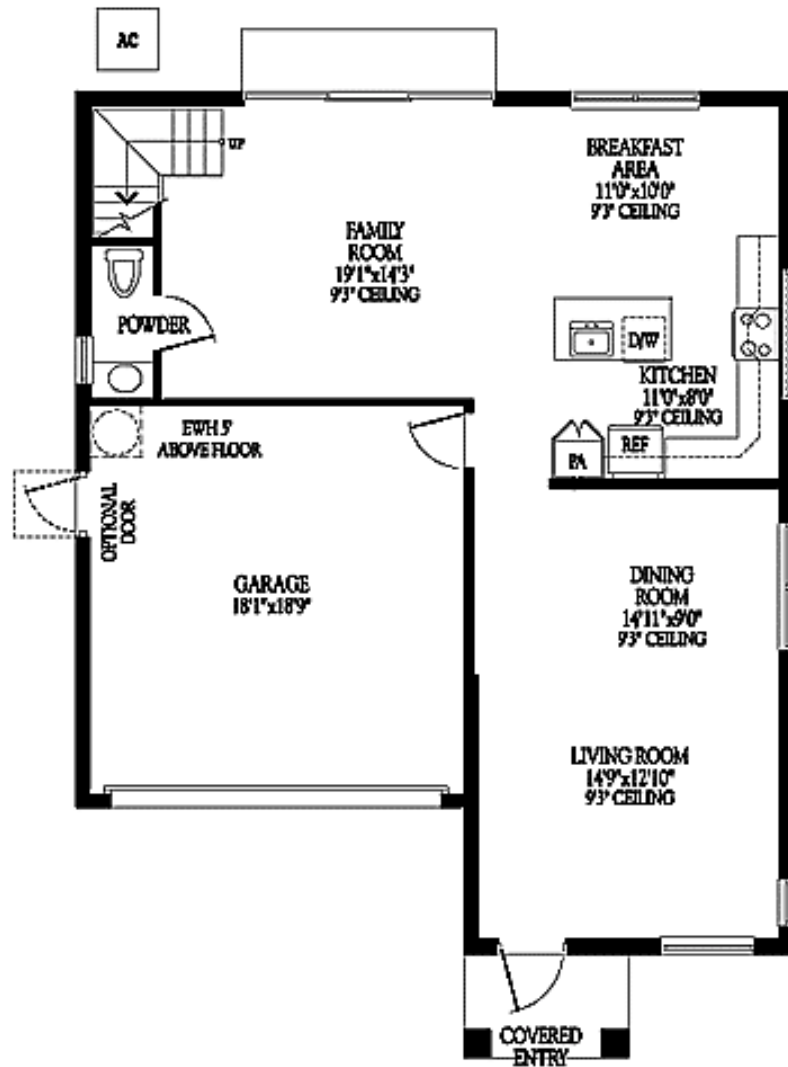

FLOOR PLAN

First Floor

Second Floor

Carmen & "Ski" Zielinski
 Century 21 AAA Realty, Inc.
 954.431.4377
 Skimail@aol.com
 www.carmenandski.com

Overview

Model: The Torino
 Primo Collection

Bedrooms: 3
 Baths: 2.5
 Garage: 2- car
 Living area : 2117 sq. ft.
 Total Sq.Footage 2519 sq. ft.
 Roof: Concrete S-Tile
 Driveway: Interlocking pavers
 Builder: Minto Homes

All information is believed to be accurate, but is not warranted.

Interested parties are invited to verify areas of concern.

If you would like to see all available homes with this floor-plan contact Carmen & "Ski" at 954.431.4377