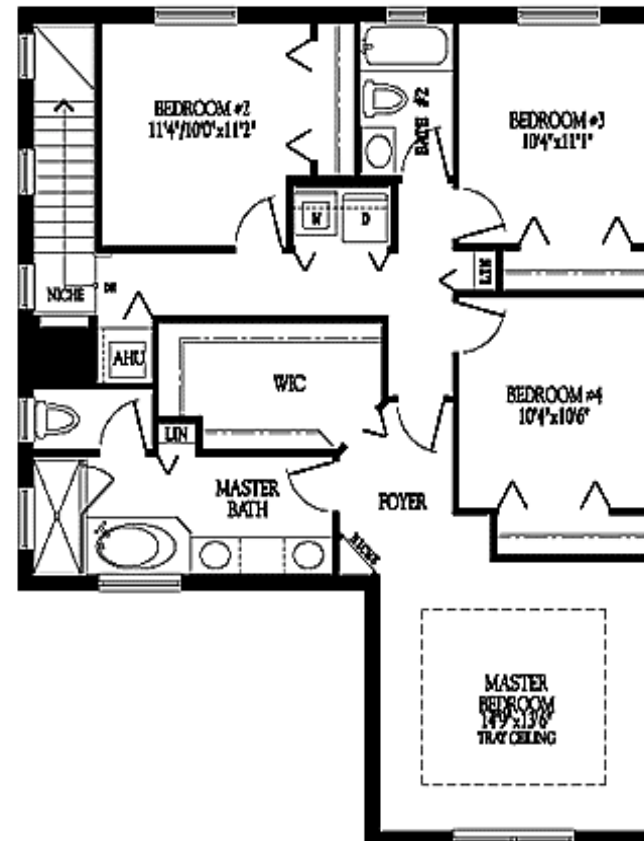

FLOOR PLAN

First Floor

Second Floor

Carmen & "Ski" Zielinski
 Century 21 AAA Realty, Inc.
 954.431.4377
 Skimail@aol.com
 www.carmenandski.com

Overview

Model: The Torino
 Primo Collection

Bedrooms: 3
 Baths: 2.5
 Garage: 2- car
 Living area : 2117 sq. ft.
 Total Sq.Footage 2519 sq. ft.
 Roof: Concrete S-Tile
 Driveway: Interlocking pavers
 Builder: Minto Homes

All information is believed to be accurate, but is not warranted.

Interested parties are invited to verify areas of concern.

If you would like to see all available homes with this floor-plan contact Carmen & "Ski" at 954.431.4377