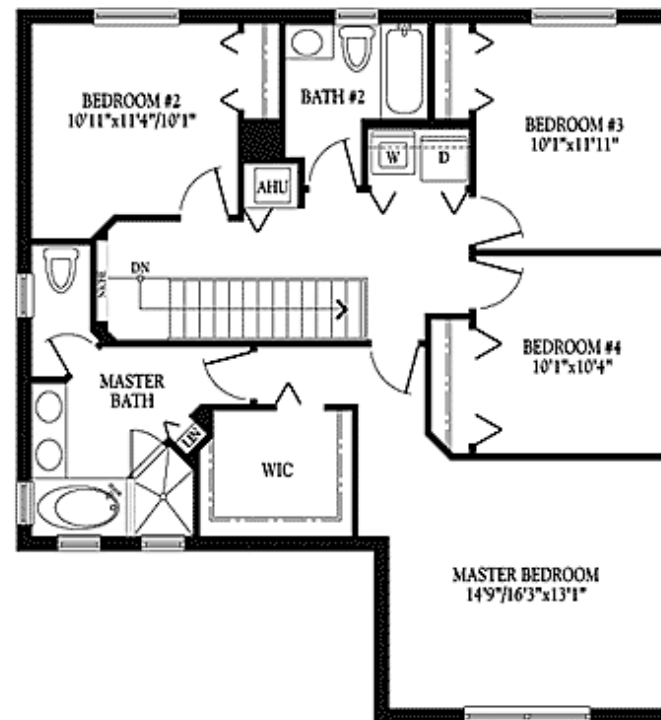

First Floor

Second Floor

FLOOR PLAN

Carmen & "Ski" Zielinski
 Century 21 AAA Realty, Inc.
 954.431.4377
 Skimail@aol.com
 www.carmenandski.com

Overview

Model: The Bari
 Primo Collection

Bedrooms: 4
 Baths: 2.5
 Garage: 2- car
 Living area : 2490 sq. ft.
 Total Sq.Footage:2958 sq. ft.
 Roof: Concrete S-Tile
 Driveway: Interlocking pavers
 Builder: Minto Homes

All information is believed to be accurate, but is not warranted.

Interested parties are invited to verify areas of concern.

If you would like to see all available homes with this floor-plan contact Carmen & "Ski" at 954.431.4377