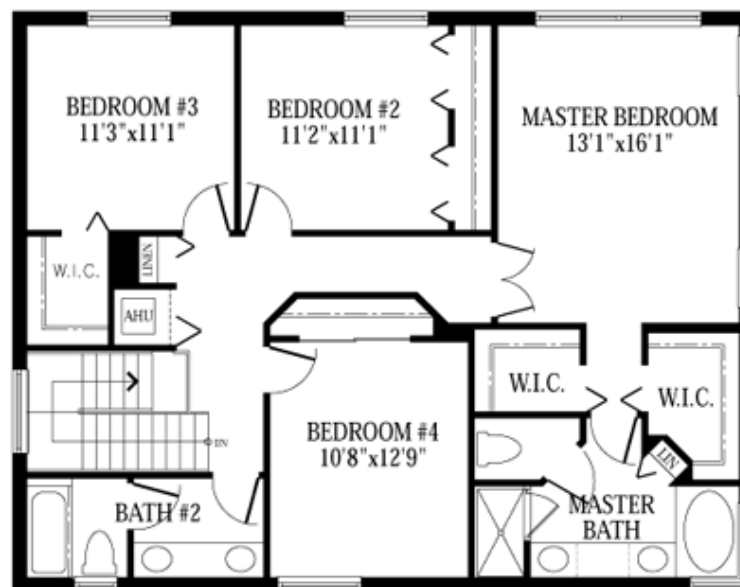

Alhambra "5" First Floor

FLOOR PLAN

Second Floor

If you would like to see all available homes with this floor-plan contact Carmen & "Ski" at 954.431.4377

Carmen & "Ski" Zielinski
 Century 21 AAA Realty, Inc.
 954.431.4377
 Skimail@aol.com
 www.carmenandski.com

Overview

Model: The Alhambra "5"
 Splendido Collection

- Bedrooms: 5
- Baths: 3
- Garage: 2- car
- Living area : 2490 sq. ft.
- Total Sq.Footage:2958 sq. ft.
- Roof: Concrete S-Tile
- Driveway: Interlocking pavers
- Builder: Minto Homes