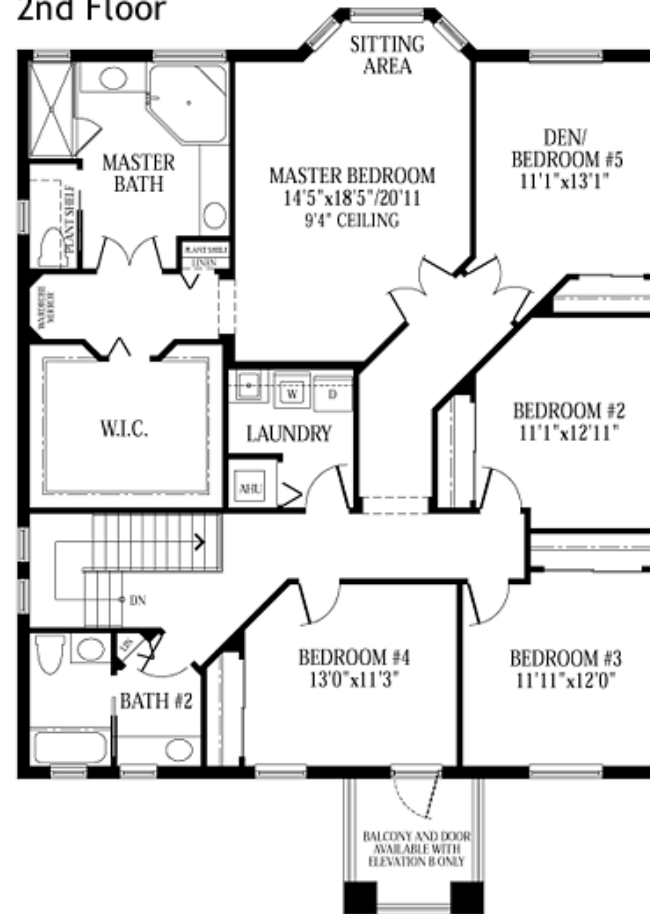

FLOOR PLAN

Carmen & "Ski" Zielinski
 Century 21 AAA Realty, Inc.
 954.431.4377
 Skimail@aol.com
 www.carmenandski.com

FIRST FLOOR

2nd Floor

Overview

Model: The Aurora Splendido Collection

Bedrooms: 5
 Baths: 2.5
 Garage: 2- car
 Living area : 3239 sq. ft.
 Total Sq.Footage: 4035 sq. ft.
 Roof: Concrete S-Tile
 Driveway: Interlocking pavers
 Builder: Minto Homes

All information is believed to be accurate, but is not warranted.

Interested parties are invited to verify areas of concern.

If you would like to see all available homes with this floor-plan contact Carmen & "Ski" at 954.431.4377