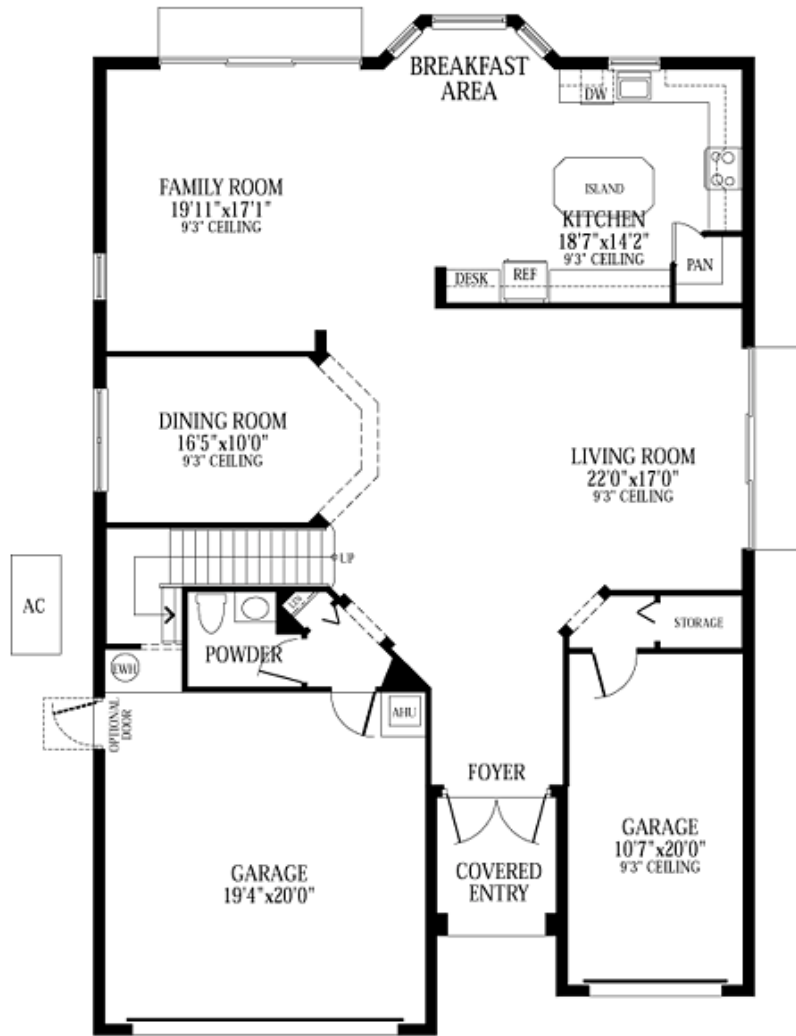

FLOOR PLAN

Carmen & "Ski" Zielinski
 Century 21 AAA Realty, Inc.
 954.431.4377
 Skimail@aol.com
 www.carmenandski.com

FIRST FLOOR

2nd Floor

Overview

Model: The Aurora Splendido Collection

Bedrooms: 5
 Baths: 2.5
 Garage: 2- car
 Living area : 3239 sq. ft.
 Total Sq.Footage: 4035 sq. ft.
 Roof: Concrete S-Tile
 Driveway: Interlocking pavers
 Builder: Minto Homes

All information is believed to be accurate, but is not warranted.

Interested parties are invited to verify areas of concern.

If you would like to see all available homes with this floor-plan contact Carmen & "Ski" at 954.431.4377