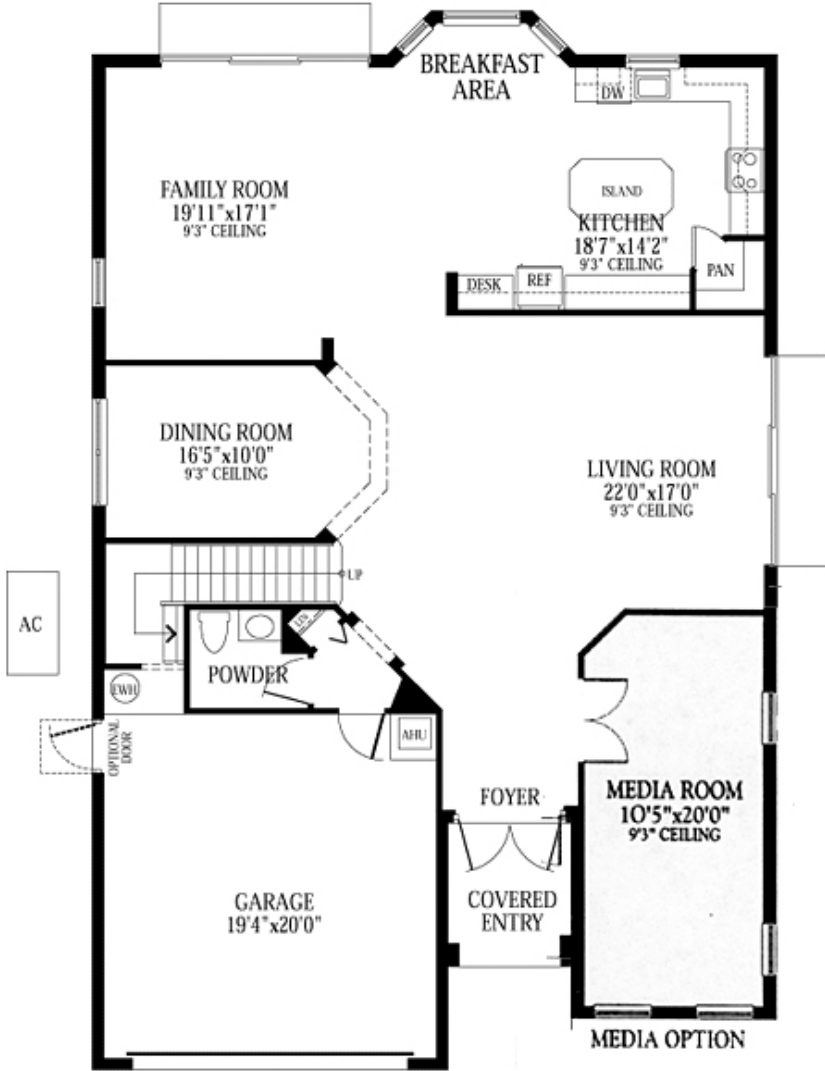

FLOOR PLAN

Carmen & "Ski" Zielinski
 Century 21 AAA Realty, Inc.
 954.431.4377
 Skimail@aol.com
 www.carmenandski.com

Overview

Model: The Aurora Media Splendido Collection

Bedrooms: 5
 Baths: 2.5
 Garage: 2- car
 Living area : 3239 sq. ft.
 Total Sq.Footage: 4035 sq. ft.
 Roof: Concrete S-Tile
 Driveway: Interlocking pavers
 Builder: Minto Homes

All information is believed to be accurate, but is not warranted.

Interested parties are invited to verify areas of concern.

If you would like to see all available homes with this floor-plan contact Carmen & "Ski" at 954.431.4377