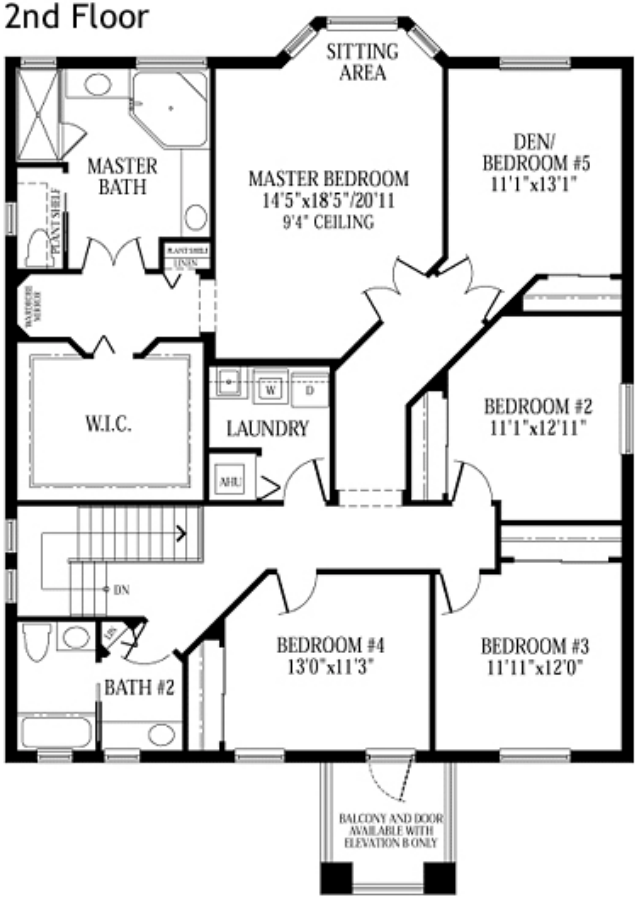

FLOOR PLAN

Carmen & "Ski" Zielinski
 Century 21 AAA Realty, Inc.
 954.431.4377
 Skimail@aol.com
 www.carmenandski.com

Overview

Model: The Aurora Media Splendido Collection

Bedrooms: 5
 Baths: 2.5
 Garage: 2- car
 Living area : 3239 sq. ft.
 Total Sq.Footage: 4035 sq. ft.
 Roof: Concrete S-Tile
 Driveway: Interlocking pavers
 Builder: Minto Homes

All information is believed to be accurate, but is not warranted.

Interested parties are invited to verify areas of concern.

If you would like to see all available homes with this floor-plan contact Carmen & "Ski" at 954.431.4377