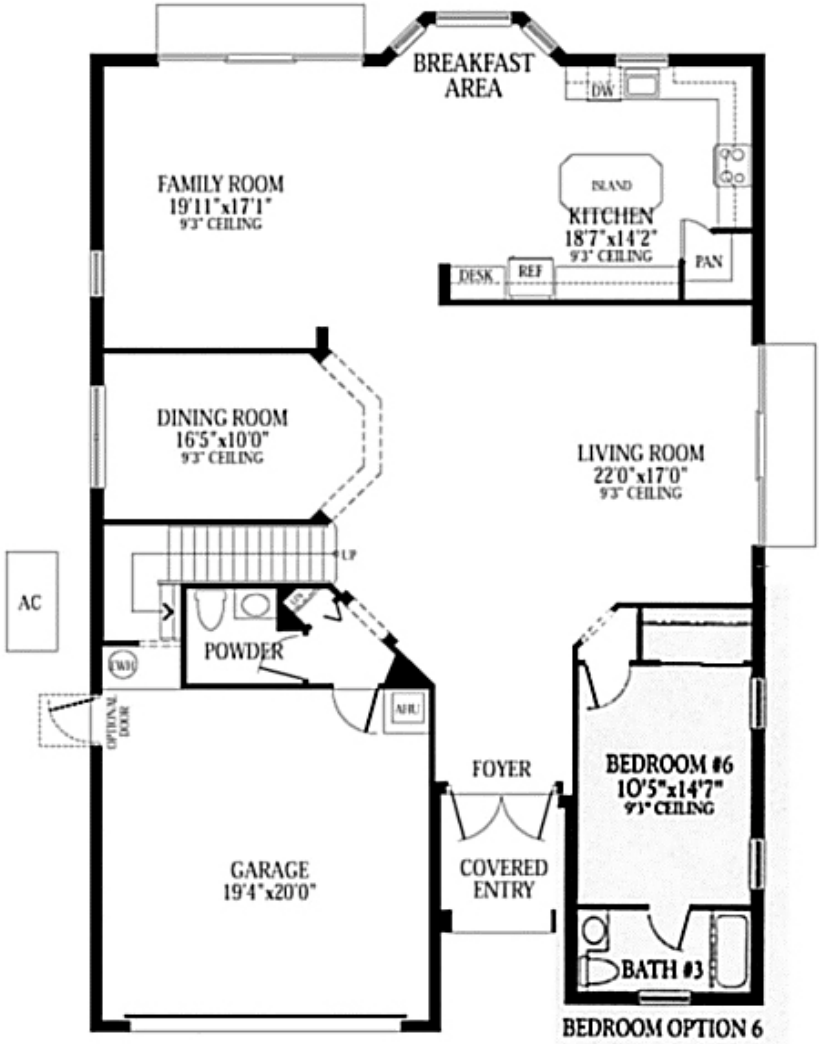

FLOOR PLAN

Carmen & "Ski" Zielinski
 Century 21 AAA Realty, Inc.
 954.431.4377
 Skimail@aol.com
 www.carmenandski.com

Overview

Model: The Aurora 6
 Splendo Collection

Bedrooms: 6
 Baths: 3
 Garage: 2- car
 Living area : 3479 sq. ft.
 Total Sq.Footage: 4035 sq. ft.
 Roof: Concrete S-Tile
 Driveway: Interlocking pavers
 Builder: Minto Homes

All information is believed to be accurate, but is not warranted.

Interested parties are invited to verify areas of concern.

If you would like to see all available homes with this floor-plan contact Carmen & "Ski" at 954.431.4377