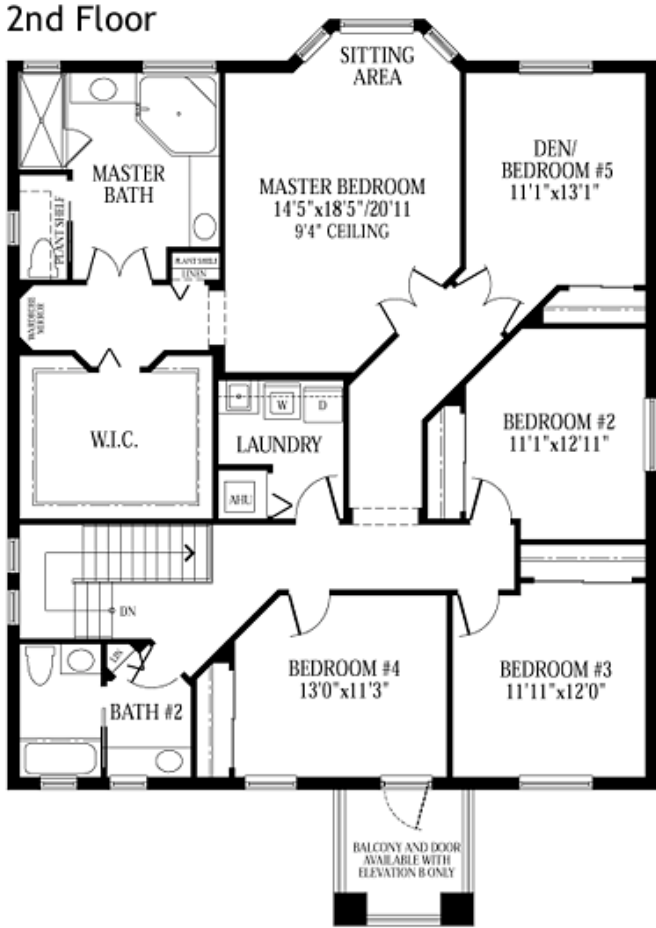

FLOOR PLAN

Carmen & "Ski" Zielinski
 Century 21 AAA Realty, Inc.
 954.431.4377
 Skimail@aol.com
 www.carmenandski.com

Overview

Model: The Aurora 6
 Splendo Collection

Bedrooms: 6
 Baths: 3
 Garage: 2- car
 Living area : 3479 sq. ft.
 Total Sq.Footage: 4035 sq. ft.
 Roof: Concrete S-Tile
 Driveway: Interlocking pavers
 Builder: Minto Homes

All information is believed to be accurate, but is not warranted.

Interested parties are invited to verify areas of concern.

If you would like to see all available homes with this floor-plan contact Carmen & "Ski" at 954.431.4377