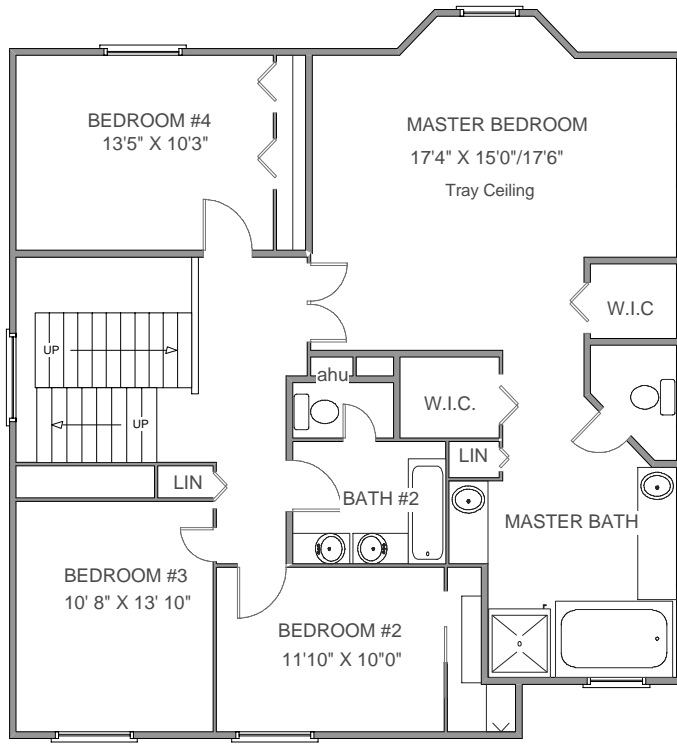

FLOOR PLAN

Carmen & "Ski" Zielinski
 Century 21 AAA Realty, Inc.
 954.431.4377
 Skimail@aol.com
 www.carmenandski.com

Overview

Model: The Cordova "4"
 Grande Splendido Collection
 Bedrooms: 4
 Baths: 2.5
 Garage: 2- car
 Living area : 2533 sq. ft.
 Total Sq.Footage:2938 sq. ft.
 Roof: Concrete S-Tile
 Driveway: Interlocking pavers
 Builder: Minto Homes

All information is believed to be accurate, but is not warranted.

Interested parties are invited to verify areas of concern.

If you would like to see all available homes with this floor-plan contact Carmen & "Ski" at 954.431.4377