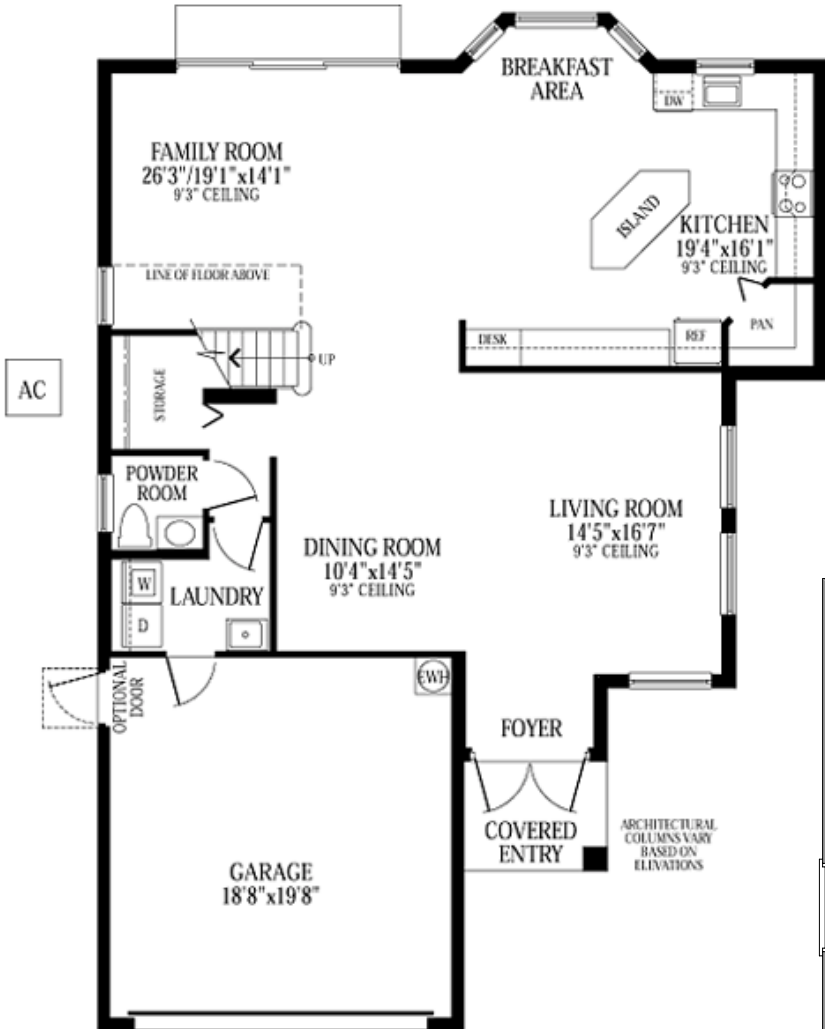

FLOOR PLAN

Carmen & "Ski" Zielinski
 Century 21 AAA Realty, Inc.
 954.431.4377
 Skimail@aol.com
 www.carmenandski.com

Overview

Model: The Cordova "4"
 Grande Splendido Collection
 Bedrooms: 4
 Baths: 2.5
 Garage: 2- car
 Living area : 2533 sq. ft.
 Total Sq.Footage:2938 sq. ft.
 Roof: Concrete S-Tile
 Driveway: Interlocking pavers
 Builder: Minto Homes

All information is believed to be accurate, but is not warranted.

Interested parties are invited to verify areas of concern.

If you would like to see all available homes with this floor-plan contact Carmen & "Ski" at 954.431.4377