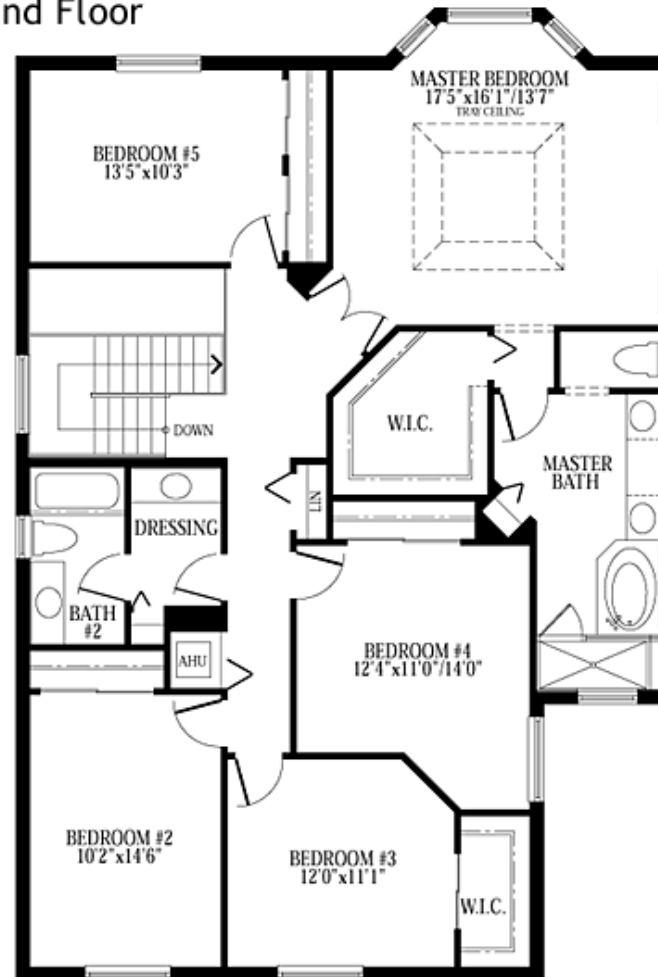

Cordova "5" First Floor

If you would like to see all available homes with this floor-plan contact Carmen & "Ski" at 954.431.4377

FLOOR PLAN

Second Floor

2nd Floor

Carmen & "Ski" Zielinski
 Century 21 AAA Realty, Inc.
 954.431.4377
 Skimail@aol.com
 www.carmenandski.com

Overview

Model: The Cordova "5"
 Grande Splendido Collection

Bedrooms: 5
 Baths: 2.5
 Garage: 2- car
 Living area : 2831 sq. ft.
 Total Sq.Footage:3318 sq. ft.
 Roof: Concrete S-Tile
 Driveway: Interlocking pavers
 Builder: Minto Homes