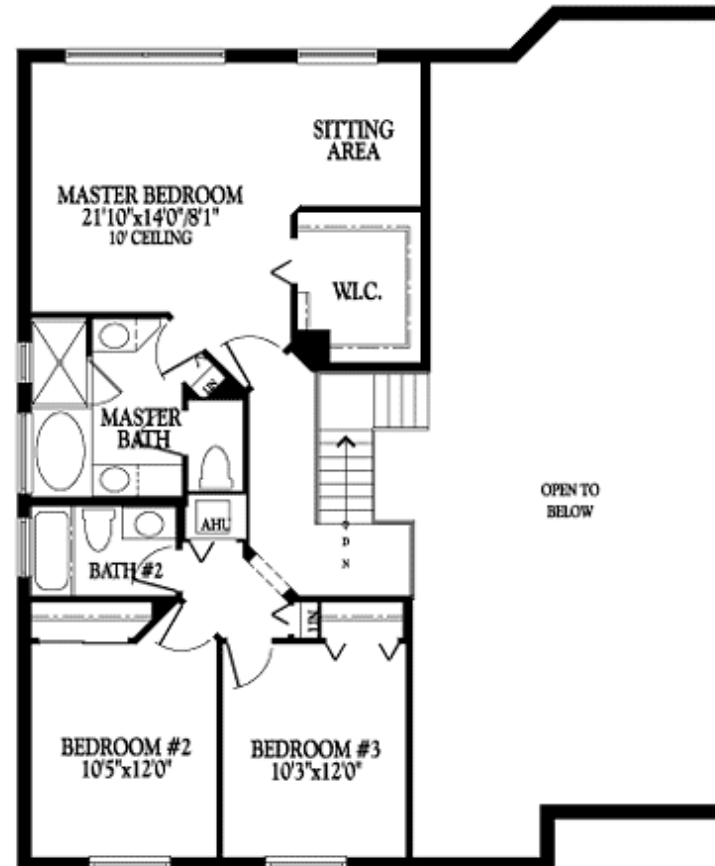

FLOOR PLAN

Carmen & "Ski" Zielinski
 Century 21 AAA Realty, Inc.
 954.431.4377
 Skimail@aol.com
 www.carmenandski.com

Overview

Model: The Montecito Splendido Collection

Bedrooms: 4
 Baths: 3
 Garage: 2- car
 Living area : 2372 sq. ft.
 Total Sq.Footage:2850 sq. ft.
 Roof: Concrete S-Tile
 Driveway: Interlocking pavers
 Builder: Minto Homes

All information is believed to be accurate, but is not warranted.

Interested parties are invited to verify areas of concern.

Second Floor

Montecito First Floor

If you would like to see all available homes with this floor-plan contact Carmen & "Ski" at 954.431.4377