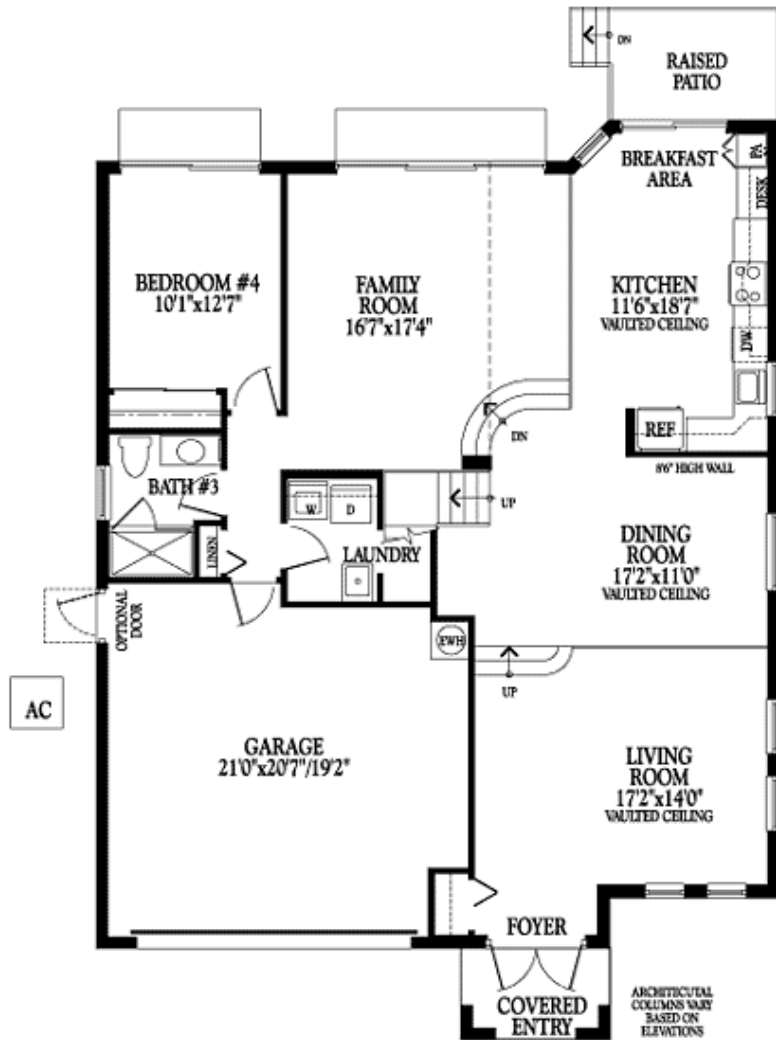

FLOOR PLAN

Carmen & "Ski" Zielinski
 Century 21 AAA Realty, Inc.
 954.431.4377
 Skimail@aol.com
 www.carmenandski.com

Overview

Model: The Montecito Splendido Collection

Bedrooms: 4
 Baths: 3
 Garage: 2- car
 Living area : 2372 sq. ft.
 Total Sq.Footage:2850 sq. ft.
 Roof: Concrete S-Tile
 Driveway: Interlocking pavers
 Builder: Minto Homes

All information is believed to be accurate, but is not warranted.

Interested parties are invited to verify areas of concern.

Second Floor

Montecito First Floor

If you would like to see all available homes with this floor-plan contact Carmen & "Ski" at 954.431.4377