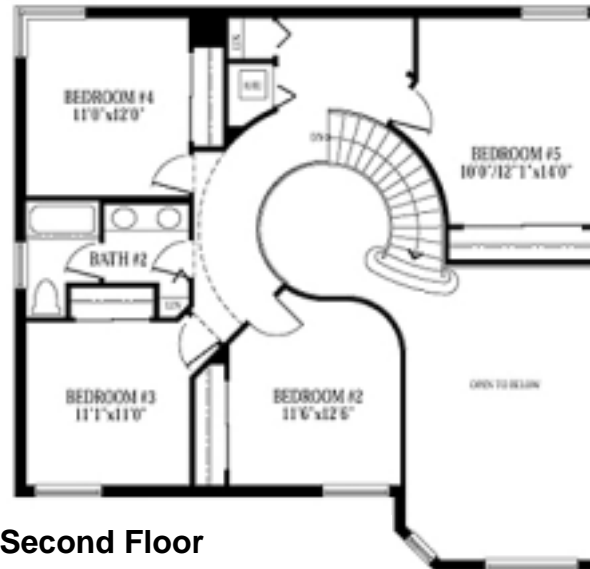

Solana First Floor

FLOOR PLAN

Second Floor

Second Floor-loft option

Carmen & "Ski" Zielinski
 Century 21 AAA Realty, Inc.
 954.431.4377
 Skimail@aol.com
 www.carmenandski.com

Overview

Model: The Solana
 Splendido Collection

Bedrooms: 5
 Baths: 2.5
 Garage: 2- car
 Living area : 2926 sq. ft.
 Total Sq.Footage: 3386 sq. ft.
 Roof: Concrete S-Tile
 Driveway: Interlocking pavers
 Builder: Minto Homes

All information is believed to be accurate, but is not warranted.