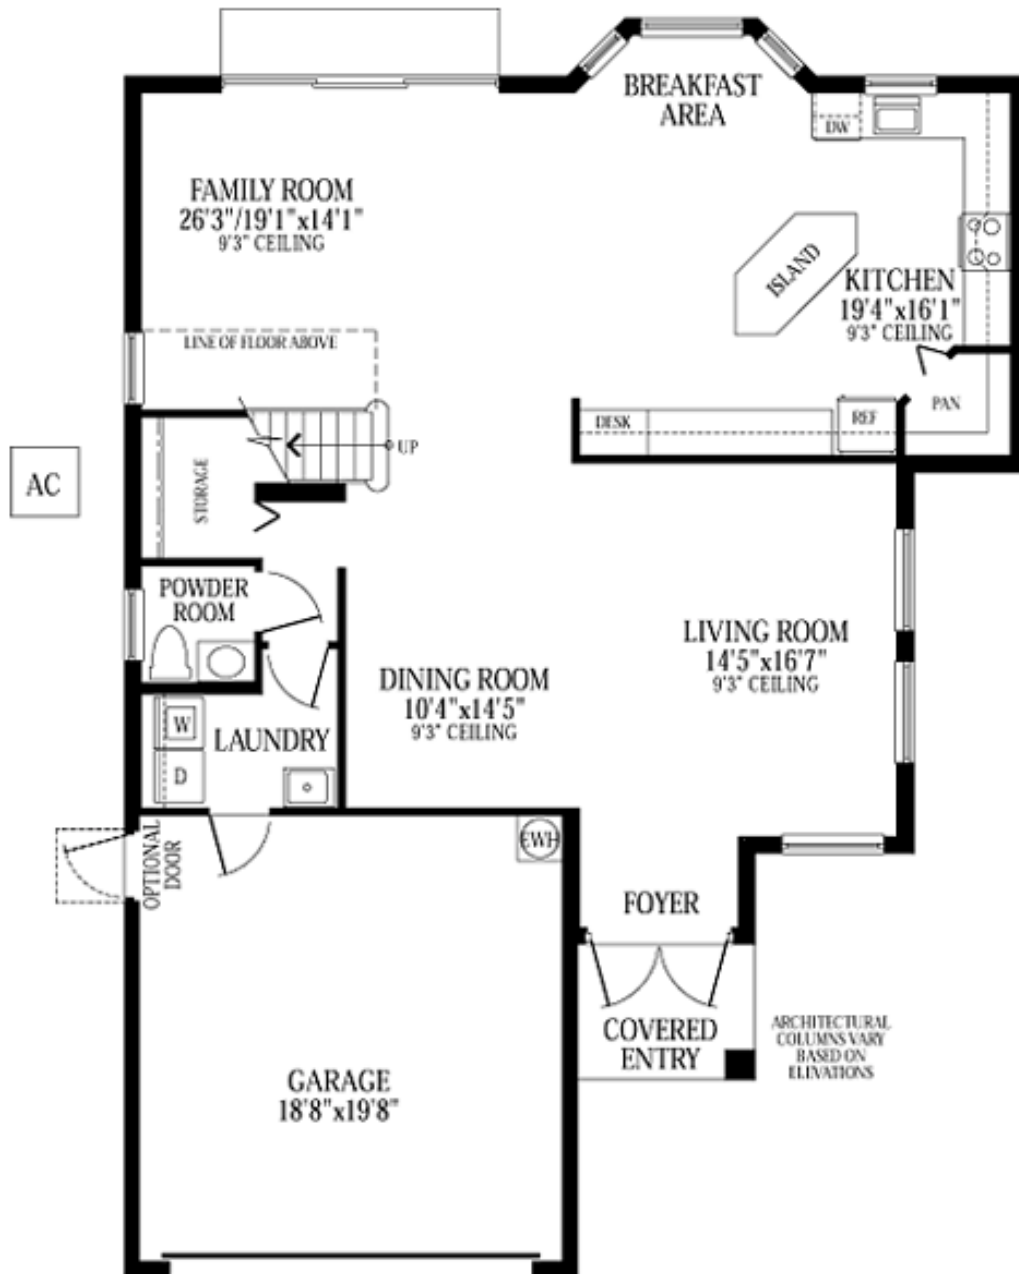

FLOOR PLAN

Carmen & "Ski" Zielinski
Century 21 AAA Realty, Inc.
954.431.4377
Skimail@aol.com
www.carmenandski.com

Overview

Model: The Cordova "4"
Grande
Splendido Collection

Bedrooms: 4
Baths: 2.5
Garage: 2- car
Living area : 2533 sq. ft.
Total Sq.Footage:2938 sq. ft.
Roof: Concrete S-Tile
Driveway: Interlocking pavers
Builder: Minto Homes

All information is believed to
be accurate, but is not
warranted.

Interested parties are invited
to verify areas of concern.

If you would like to see all available homes with
this floor-plan contact Carmen & "Ski" at 954.431.4377