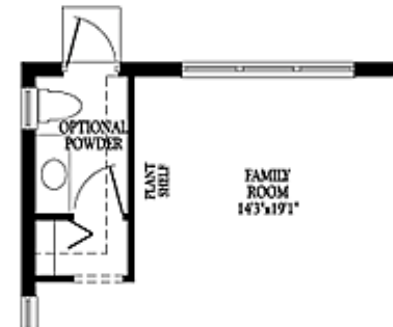

FLOOR PLAN

Carmen & "Ski" Zielinski
 Century 21 AAA Realty, Inc.
 954.431.4377
 Skimail@aol.com
 www.carmenandski.com

Overview

Model: The Biarritz
 Palazzo Collection

Development: Lido Isles

Bedrooms: 4

Baths: 2.5

Garage: 2- car

Living area : 2484 sq. ft.

Total Sq.Footage 3045 sq. ft.

Roof: Concrete S-Tile

Driveway: Interlocking pavers

Builder: Minto Homes

All information is believed to be accurate, but is not warranted.