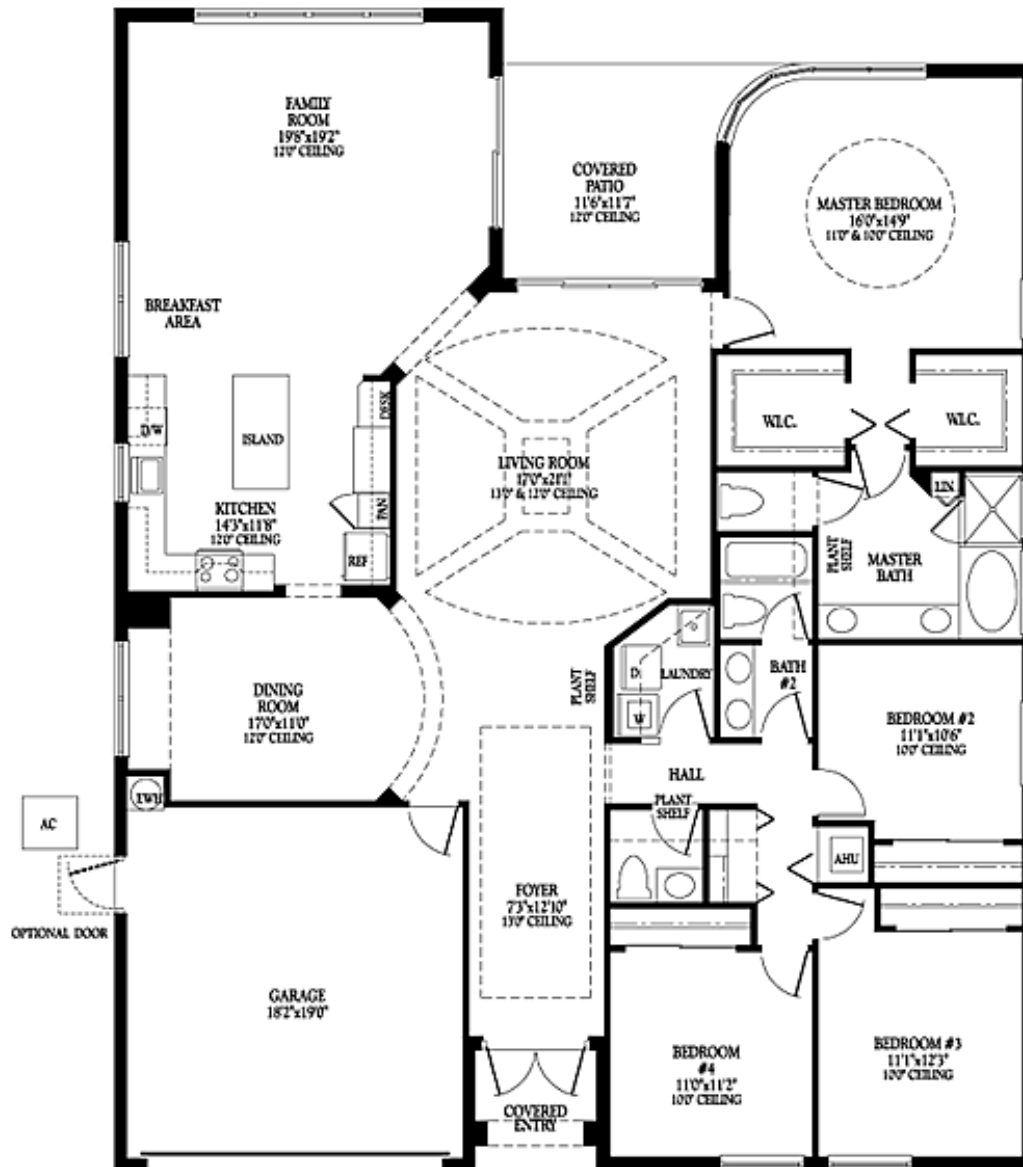

FLOOR PLAN

Carmen & "Ski" Zielinski
 Century 21 AAA Realty, Inc.
 954.431.4377
 Skimail@aol.com
 www.carmenandski.com

Overview

Model: The Biarritz
 Palazzo Collection

Development: Lido Isles

Bedrooms: 4

Baths: 2.5

Garage: 2- car

Living area : 2484 sq. ft.

Total Sq.Footage 3045 sq. ft.

Roof: Concrete S-Tile

Driveway: Interlocking pavers

Builder: Minto Homes

All information is believed to be accurate, but is not warranted.