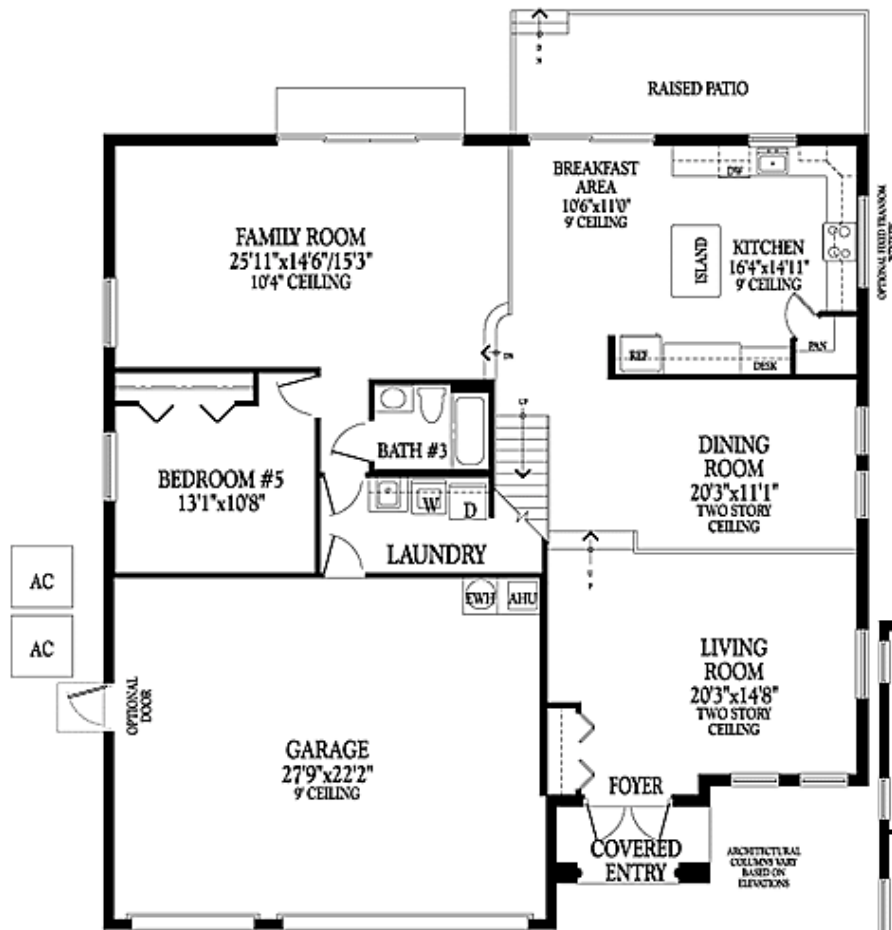

FLOOR PLAN

First Floor

Second Floor

Carmen & "Ski" Zielinski
 Century 21 AAA Realty, Inc.
 954.431.4377
 Skimail@aol.com
 www.carmenandski.com

Overview

Model: The Deauville 6
 Palazzo Collection

Development: Lido Isles

Bedrooms: 6
 Baths: 3
 Garage: 3-car
 Living area : 3558 sq. ft.
 Total Sq.Footage 4266 sq. ft.
 Roof: Concrete S-Tile
 Driveway: Interlocking pavers
 Builder: Minto Homes

All information is believed to be accurate, but is not warranted.