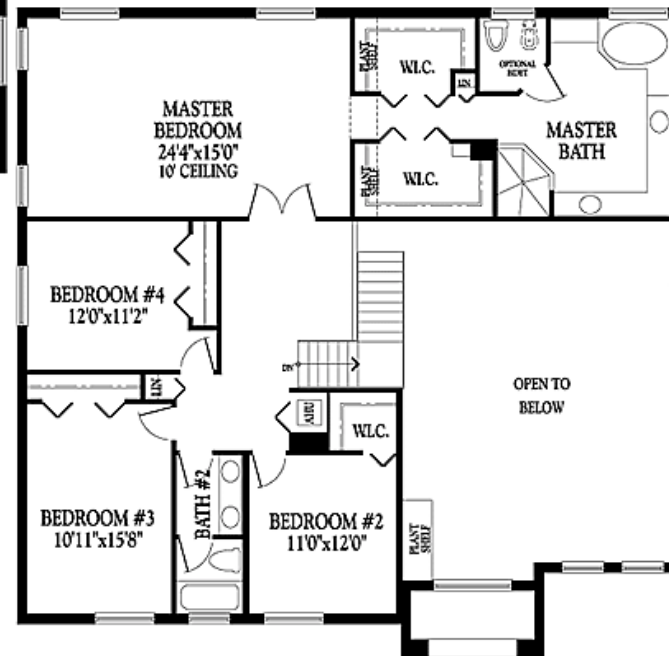

FLOOR PLAN

First Floor

Second Floor

Carmen & "Ski" Zielinski
 Century 21 AAA Realty, Inc.
 954.431.4377
 Skimail@aol.com
 www.carmenandski.com

Overview

Model: The Deauville 6
 Palazzo Collection

Development: Lido Isles

Bedrooms: 6
 Baths: 3
 Garage: 3-car
 Living area : 3558 sq. ft.
 Total Sq.Footage 4266 sq. ft.
 Roof: Concrete S-Tile
 Driveway: Interlocking pavers
 Builder: Minto Homes

All information is believed to be accurate, but is not warranted.