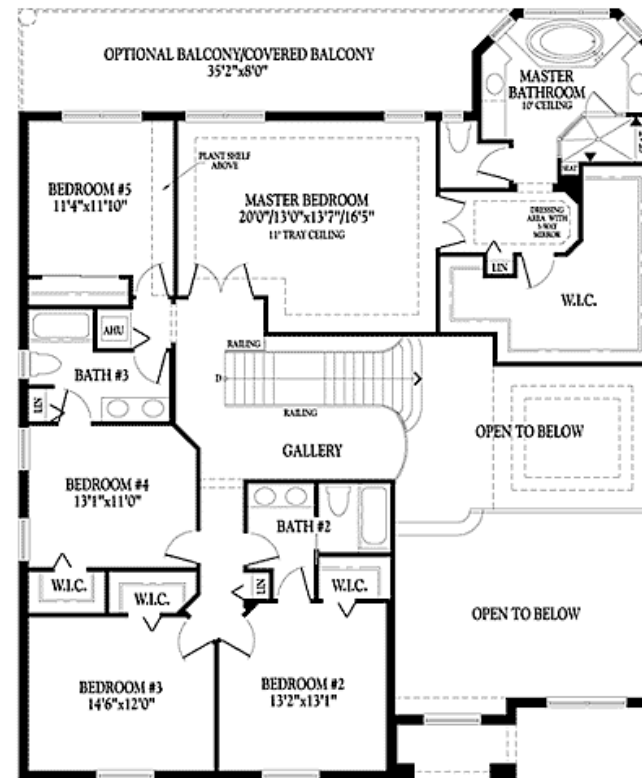

First Floor

FLOOR PLAN

Second Floor

Carmen & "Ski" Zielinski
 Century 21 AAA Realty, Inc.
 954.431.4377
 Skimail@aol.com
 www.carmenandski.com

Overview

Model: The Excelsior
 Palazzo Collection

Development: Lido Isles

Bedrooms: 6 + Hobby Room
 Baths: 4
 Garage: 3-car
 Living area : 3904 sq. ft.
 Total Sq.Footage 4568 sq. ft.
 Roof: Concrete S-Tile
 Driveway: Interlocking pavers
 Builder: Minto Homes

All information is believed to be accurate, but is not warranted.