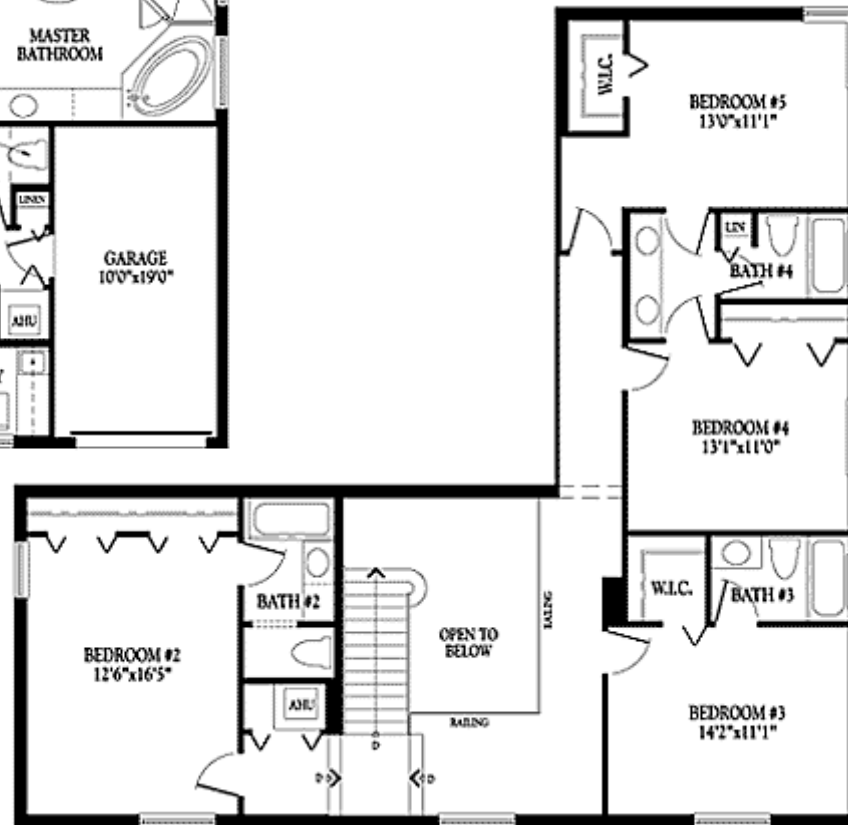

FLOOR PLAN

FIRST FLOOR

SECOND FLOOR

If you would like to see all available homes with this floor-plan contact Carmen & "Ski" at 954.431.4377

Carmen & "Ski" Zielinski
 Century 21 AAA Realty, Inc.
 954.431.4377
 Skimail@aol.com
 www.carmenandski.com

Overview

Model: The Medici 5
 Palazzo Collection

Development: Lido Isles

Bedrooms: 5
 Baths: 4.5
 Garage: 3 car
 Living area : 3553 sq. ft.
 Total Sq.Footage 4365 sq. ft.
 Roof: Concrete S-Tile
 Driveway: Interlocking pavers
 Builder: Minto Homes