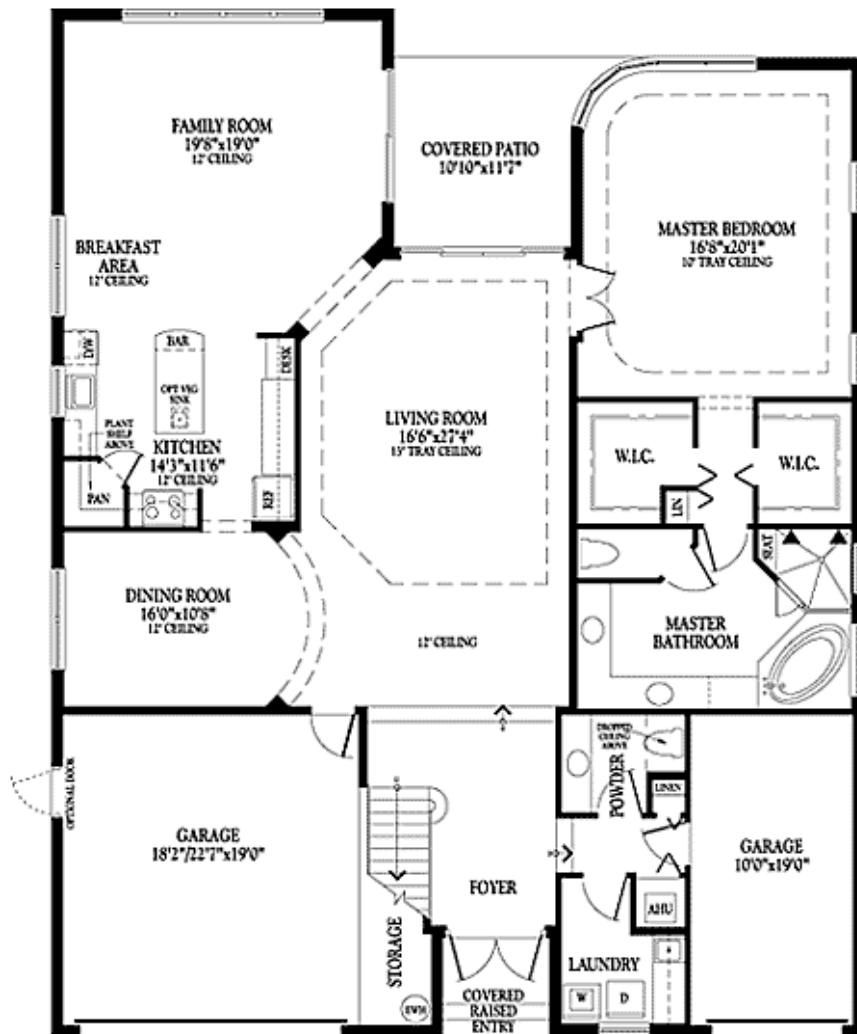

FLOOR PLAN

FIRST FLOOR

SECOND FLOOR

If you would like to see all available homes with this floor-plan contact Carmen & "Ski" at 954.431.4377

Carmen & "Ski" Zielinski
 Century 21 AAA Realty, Inc.
 954.431.4377
 Skimail@aol.com
 www.carmenandski.com

Overview

Model: The Medici 5
 Palazzo Collection

Development: Lido Isles

Bedrooms: 5
 Baths: 4.5
 Garage: 3 car
 Living area : 3553 sq. ft.
 Total Sq.Footage 4365 sq. ft.
 Roof: Concrete S-Tile
 Driveway: Interlocking pavers
 Builder: Minto Homes