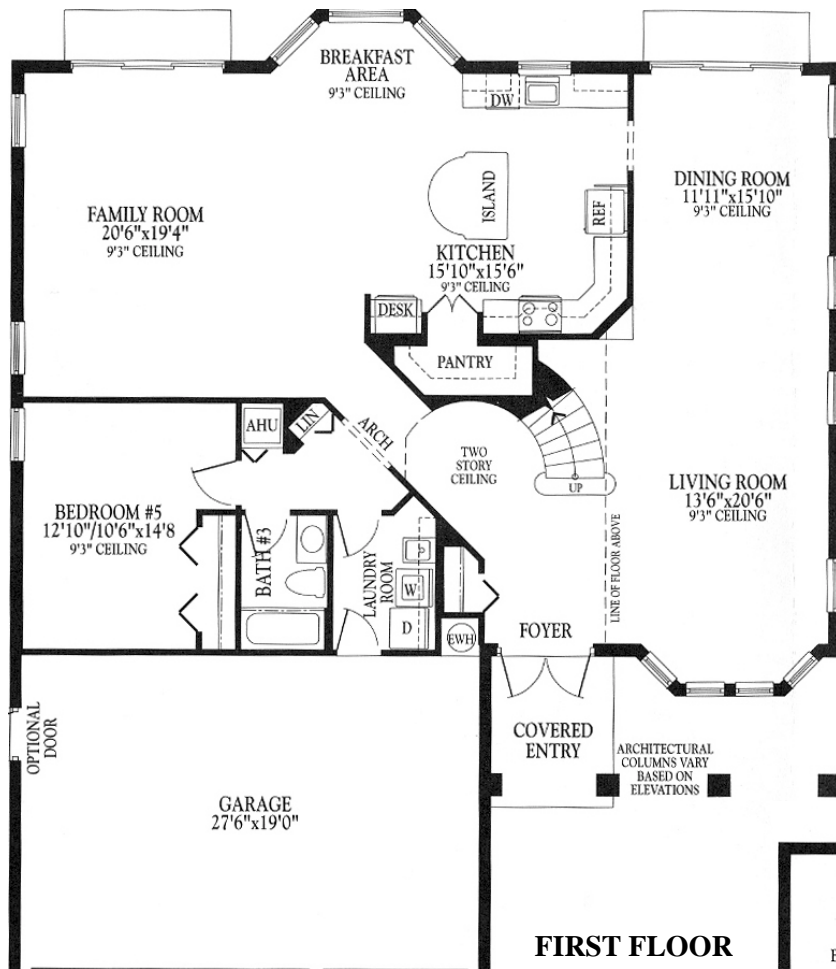

## FLOOR PLAN

### Overview

Model: The Siena  
 Palazzo Collection

Development: Lido Isles

Bedrooms: 5  
 Baths: 3  
 Garage: 3 car  
 Living area : 3492 sq. ft.  
 Total Sq. Footage 4153 sq. ft.  
 Roof: Concrete S-Tile  
 Driveway: Interlocking pavers  
 Builder: Minto Homes