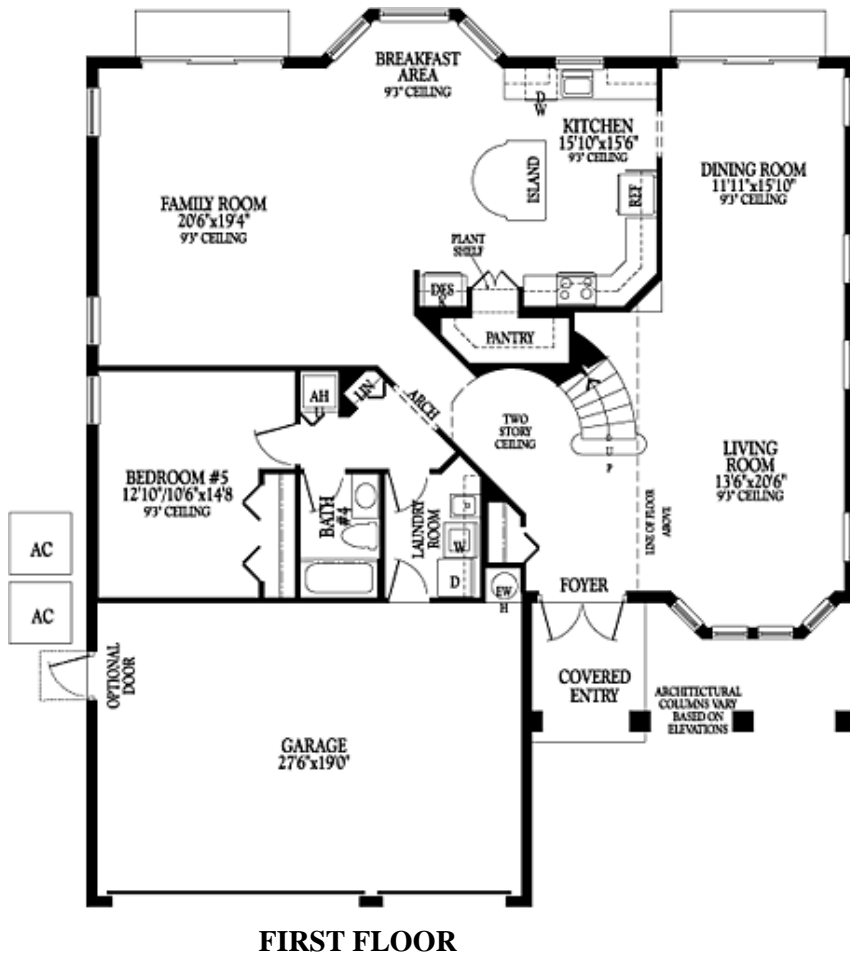

## FLOOR PLAN

FIRST FLOOR

SECOND FLOOR

Carmen & "Ski" Zielinski  
 Century 21 AAA Realty, Inc.  
 954.431.4377  
 Skimail@aol.com  
 www.carmenandski.com

### Overview

Model: The Siena Grande Palazzo Collection

Development: Lido Isles

Bedrooms: 6  
 Baths: 4  
 Garage: 3 car  
 Living area : 3999 sq. ft.  
 Total Sq. Footage 4637 sq. ft.  
 Roof: Concrete S-Tile  
 Driveway: Interlocking pavers  
 Builder: Minto Homes