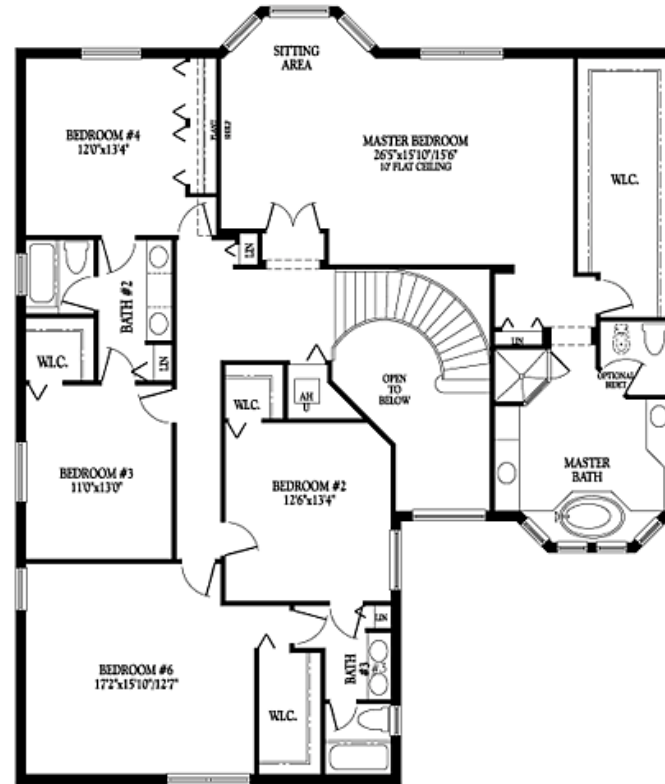

## FLOOR PLAN

FIRST FLOOR

SECOND FLOOR

Carmen & "Ski" Zielinski  
 Century 21 AAA Realty, Inc.  
 954.431.4377  
 Skimail@aol.com  
 www.carmenandski.com

### Overview

Model: The Siena Grande Palazzo Collection

Development: Lido Isles

Bedrooms: 6  
 Baths: 4  
 Garage: 3 car  
 Living area : 3999 sq. ft.  
 Total Sq. Footage 4637 sq. ft.  
 Roof: Concrete S-Tile  
 Driveway: Interlocking pavers  
 Builder: Minto Homes