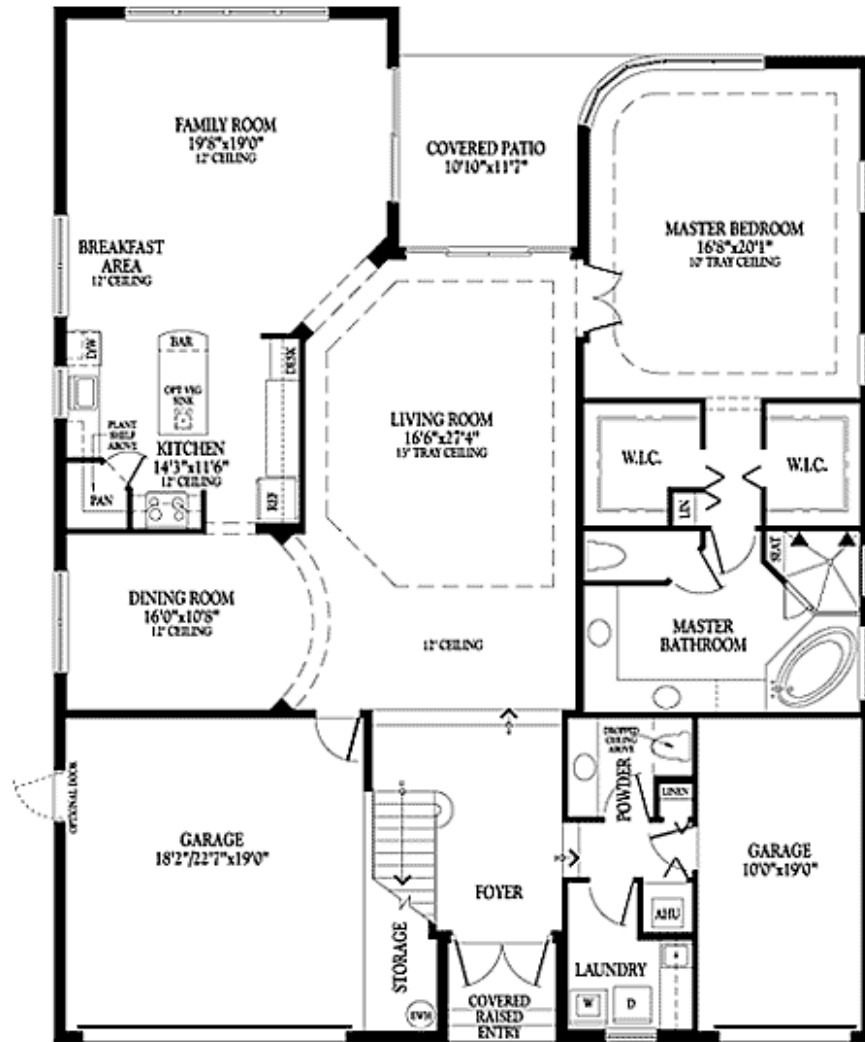

FLOOR PLAN

FIRST FLOOR

SECOND FLOOR

Carmen & "Ski" Zielinski
 Century 21 AAA Realty, Inc.
 954.431.4377
 Skimail@aol.com
 www.carmenandski.com

Overview

Model: The Medici Loft
 Palazzo Collection

Development: Lido Isles

Bedrooms: 4
 Baths: 3.5
 Garage: 3 -car
 Living area : 3553 sq. ft.
 Total Sq.Footage 4365 sq. ft.
 Roof: Concrete S-Tile
 Driveway: Interlocking pavers
 Builder: Minto Homes

All information is believed to be accurate, but is not warranted.