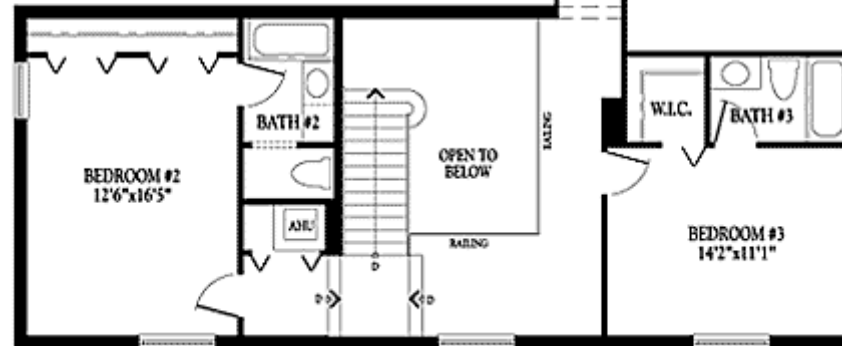

FLOOR PLAN

FIRST FLOOR

SECOND FLOOR

Carmen & "Ski" Zielinski
 Century 21 AAA Realty, Inc.
 954.431.4377
 Skimail@aol.com
 www.carmenandski.com

Overview

Model: The Medici Loft
 Palazzo Collection

Development: Lido Isles

Bedrooms: 4
 Baths: 3.5
 Garage: 3 -car
 Living area : 3553 sq. ft.
 Total Sq.Footage 4365 sq. ft.
 Roof: Concrete S-Tile
 Driveway: Interlocking pavers
 Builder: Minto Homes

All information is believed to be accurate, but is not warranted.