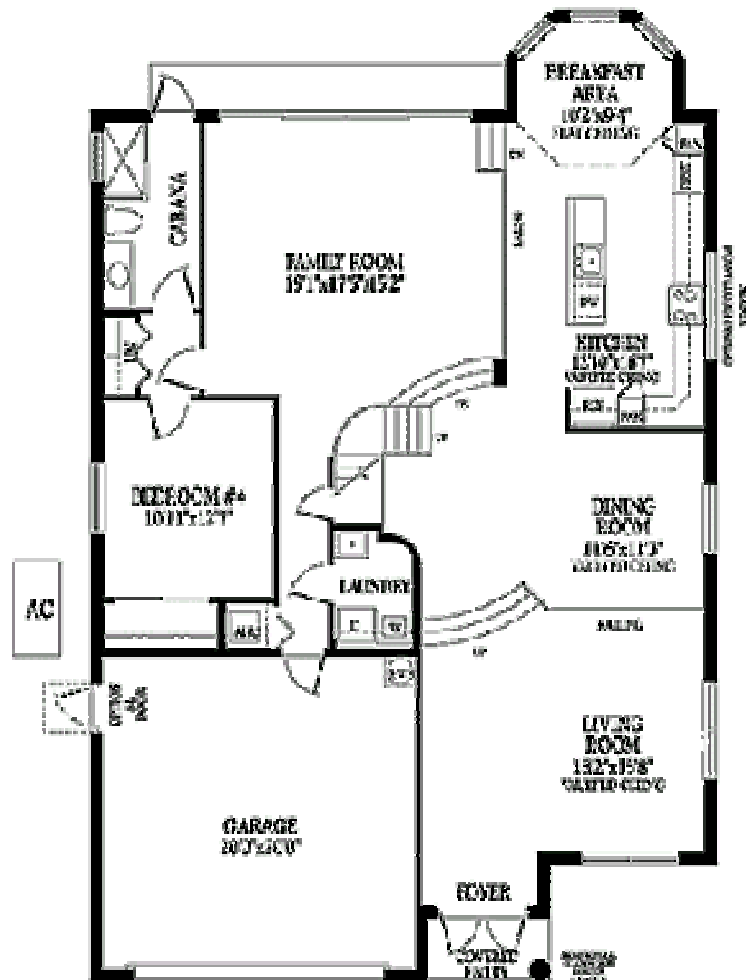

FLOOR PLAN

Carmen & "Ski" Zielinski
 Century 21 AAA Realty, Inc.
 954.431.4377
 Skimail@aol.com
 www.carmenandski.com

Overview

Model: The Cambria Splendido Collection

Development: Lido Isles

Bedrooms: 4

Baths: 3

Garage: 2- car

Living area : 2986 sq. ft.

Total Sq.Footage:3448 sq. ft.

Roof: Concrete S-Tile

Driveway: Interlocking pavers

Builder: Minto Homes

All information is believed to be accurate, but is not warranted.