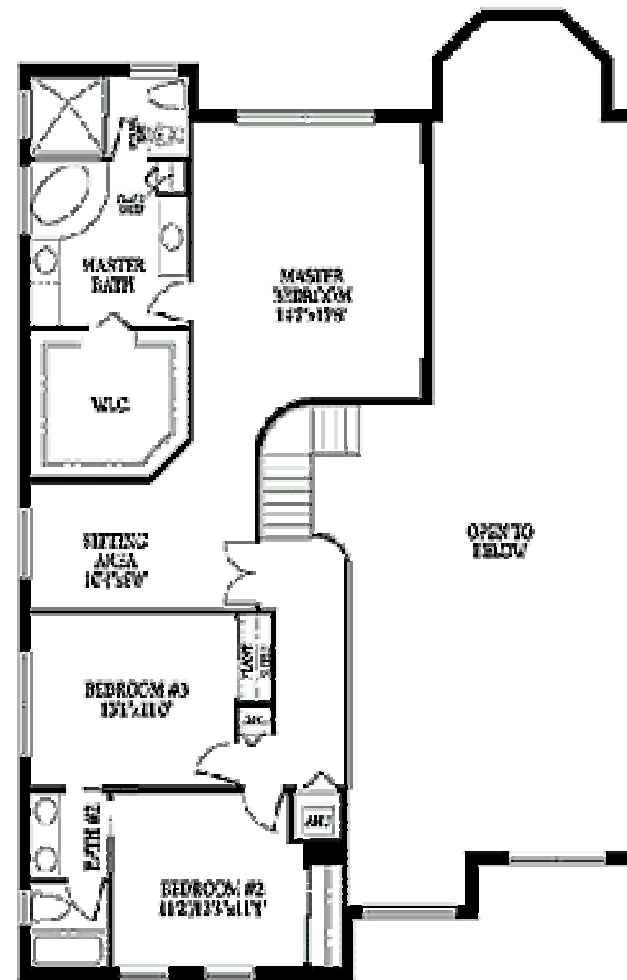

FLOOR PLAN

Carmen & "Ski" Zielinski
 Century 21 AAA Realty, Inc.
 954.431.4377
 Skimail@aol.com
 www.carmenandski.com

Overview

Model: The Cambria Splendido Collection

Development: Lido Isles

Bedrooms: 4

Baths: 3

Garage: 2- car

Living area : 2986 sq. ft.

Total Sq.Footage:3448 sq. ft.

Roof: Concrete S-Tile

Driveway: Interlocking pavers

Builder: Minto Homes

All information is believed to be accurate, but is not warranted.