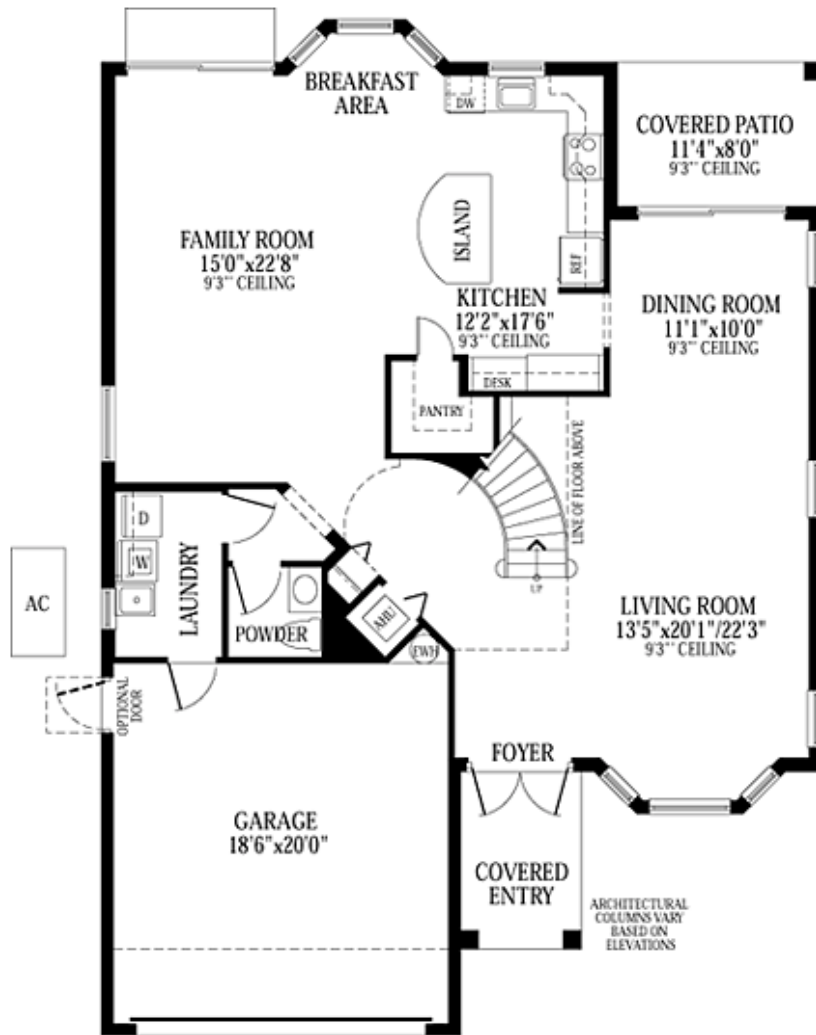

FLOOR PLAN

Carmen & "Ski" Zielinski
 Century 21 AAA Realty, Inc.
 954.431.4377
 Skimail@aol.com
 www.carmenandski.com

Overview

Model: The Vizcaya Splendido Collection

Development: Lido Isles

Bedrooms: 5
 Baths: 2.5
 Garage: 2- car
 Living area : 3100 sq. ft.
 Total Sq.Footage:3667 sq. ft.
 Roof: Concrete S-Tile
 Driveway: Interlocking pavers
 Builder: Minto Homes

All information is believed to be accurate, but is not warranted.

Interested parties are invited to verify areas of concern.

FIRST FLOOR

SECOND FLOOR

If you would like to see all available homes with this floor-plan contact Carmen & "Ski" at 954.431.4377