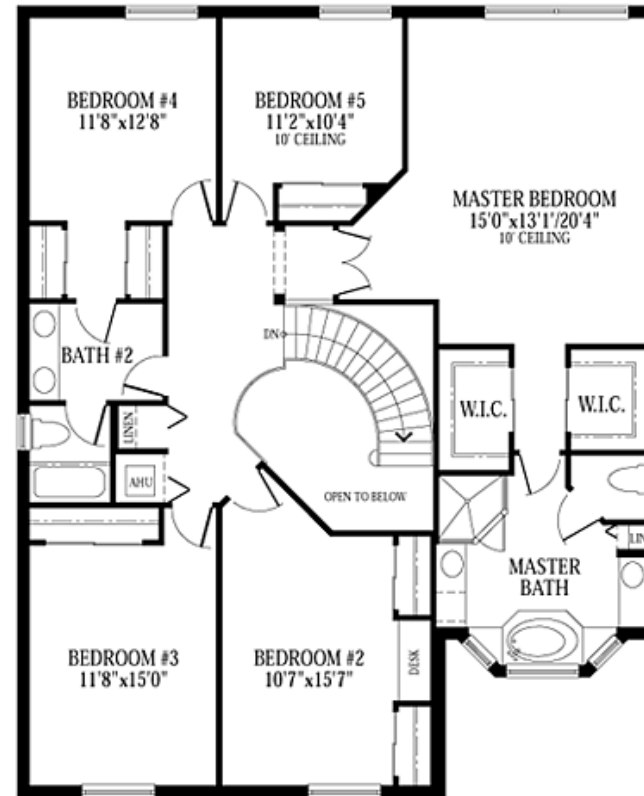

FLOOR PLAN

Carmen & "Ski" Zielinski
 Century 21 AAA Realty, Inc.
 954.431.4377
 Skimail@aol.com
 www.carmenandski.com

Overview

Model: The Vizcaya Splendido Collection

Development: Lido Isles

Bedrooms: 5
 Baths: 2.5
 Garage: 2- car
 Living area : 3100 sq. ft.
 Total Sq.Footage:3667 sq. ft.
 Roof: Concrete S-Tile
 Driveway: Interlocking pavers
 Builder: Minto Homes

All information is believed to be accurate, but is not warranted.

Interested parties are invited to verify areas of concern.

FIRST FLOOR

SECOND FLOOR

If you would like to see all available homes with this floor-plan contact Carmen & "Ski" at 954.431.4377