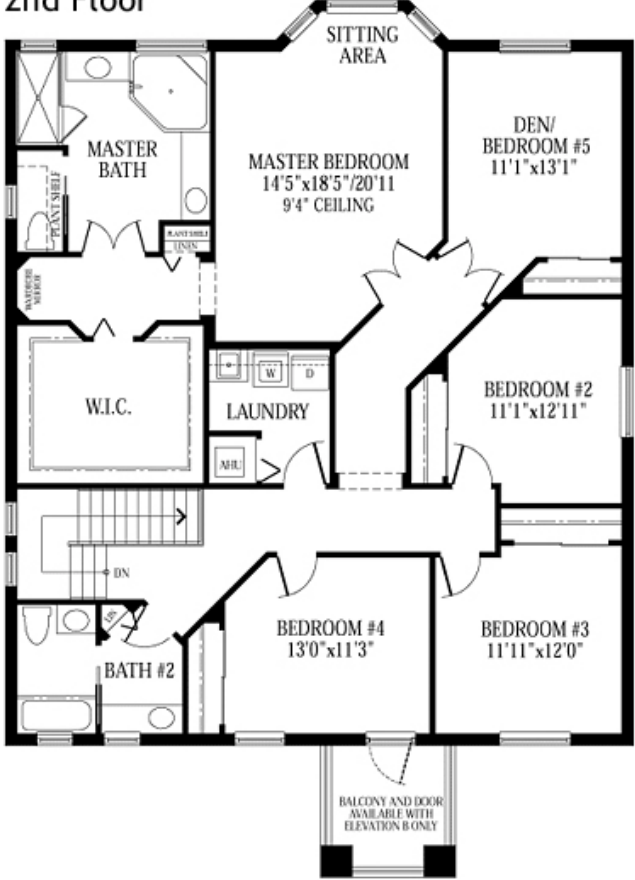

2nd Floor

If you would like to see all available homes with this floor-plan contact Carmen & "Ski" at 954.431.4377