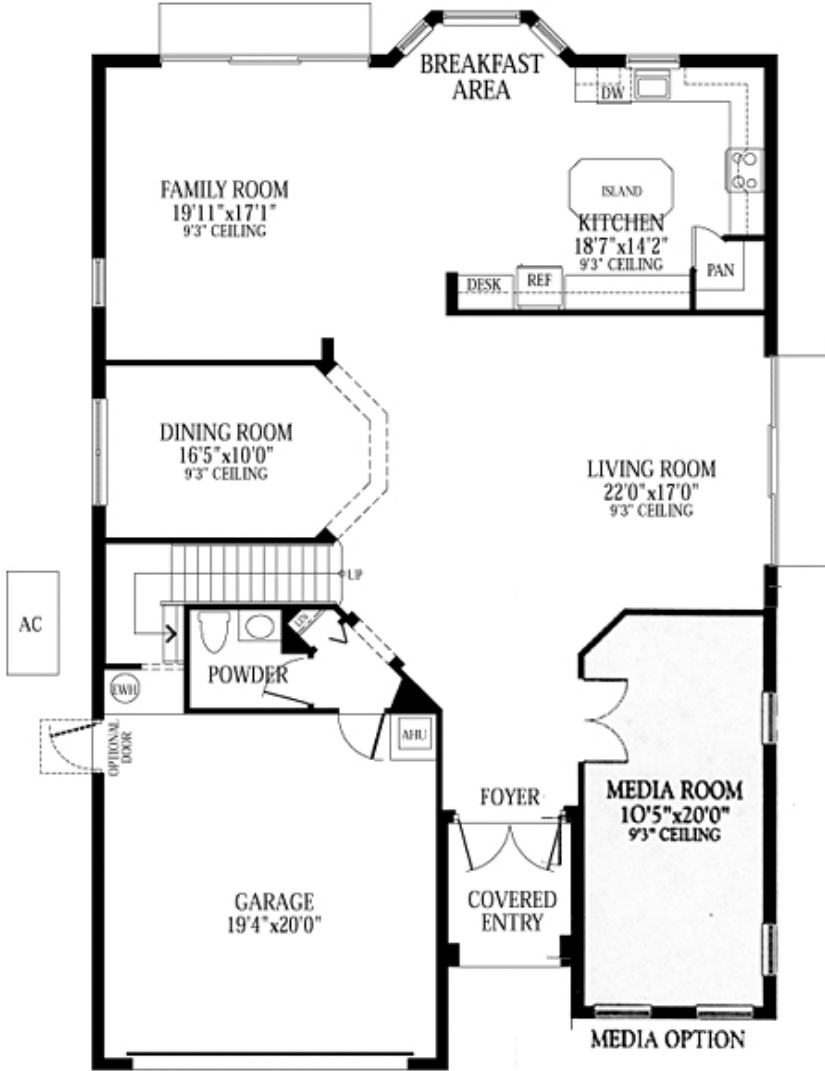

FLOOR PLAN

Carmen & "Ski" Zielinski
Century 21 AAA Realty, Inc.
954.431.4377
Skimail@aol.com
www.carmenandski.com

Overview

Model: The Aurora Media Splendido Collection

Development: Lido Isles

Bedrooms: 5
Baths: 2.5
Garage: 2- car
Living area : 3479 sq. ft.
Total Sq.Footage: 4035 sq. ft.
Roof: Concrete S-Tile
Driveway: Interlocking pavers
Builder: Minto Homes

All information is believed to be accurate, but is not warranted.

Interested parties are invited to verify areas of concern.